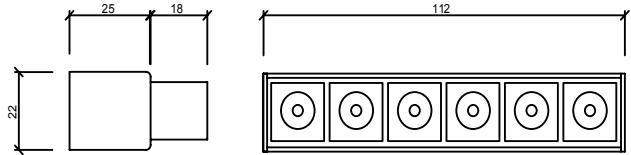

Body and Heatsink : Aluminium Extrusion Body and Heatsink

Reflector & Lens : PMMA

Body Color : Electrostatic Powder Coating

Led : Osram Led

Voltage : 48V

Beam Options : 24°

Protection Type : IP20

Product Dimensions : H:25mm W:22mm L:112mm

Ürün Ölçüleri : Y:25mm G:22mm U:112mm

Beam Informations And Technicals / Teknik ve Açısıl Bilgiler

Medium 24°

	2700K Lumen	3000K Lumen	4000K Lumen	Voltage	Watt	CRI
Osram Led	410 lm	440 lm	470 lm	48V	6 Watt	>90