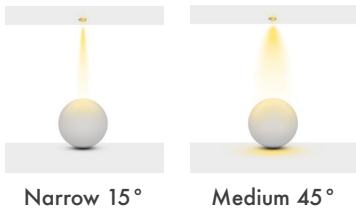

Beam Informations And Technicals / Teknik ve Açısıl Bilgiler

	2700K Lumen	3000K Lumen	4000K Lumen	mA	Watt	CRI
Samsung Power Led	703 lm	723 lm	745 lm	250	8 Watt	>80
Samsung Power Led	1055 lm	1085 lm	1118 lm	350	12 Watt	>80

Available Finishes
Uygulama Renkleri

● Textured White
Ral 9016

● Textured Grey
Ral 9006

● Textured Black
Ral 9005

*For more page : 596
*Diğer renkler : 596