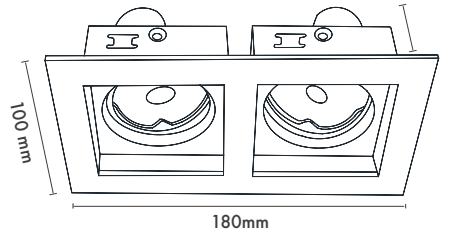

HOLE|DELİK
SIZE|ÇAPI
75x155
MM

Available Finishes
Uygulama Renkleri

Textured White
Ral 9016

Textured Grey
Ral 9006

Textured Black
Ral 9005

*For more page : 596
*Diğer renkler : 596