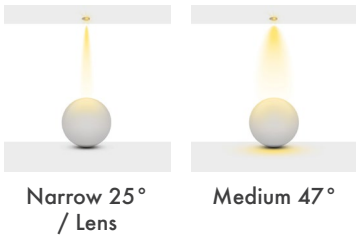

Beam Informations And Technicals / Teknik ve Açısıl Bilgiler

	3000K Lumen	4000K Lumen	5000K Lumen	mA	Watt	CRI
Samsung Cob Led	710 lm	770 lm	830 lm	180	7 Watt	>80
Samsung Cob Led	1010 lm	1070 lm	1130 lm	250	10 Watt	>80