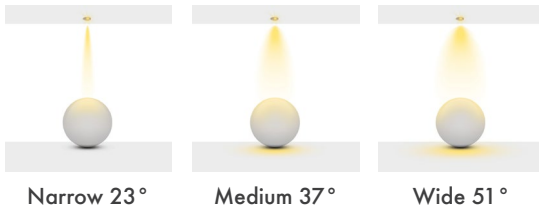

Beam Informations And Technicals / Teknik ve Açısıl Bilgiler

	3000K Lumen	4000K Lumen	5000K Lumen	mA	Watt	CRI
Samsung Cob Led	1420 lm	1540 lm	1660 lm	180	14 Watt	>80
Samsung Cob Led	2020 lm	2140 lm	2260 lm	250	20 Watt	>80