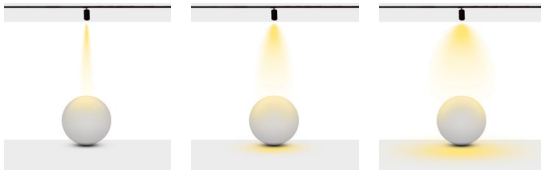

## Beam Informations And Technicals / Teknik ve Açısal Bilgiler

Narrow 28°

Medium 40°

Wide 74°

\*P : 595

Available Finishes  
Uygulama Renkleri

● Textured White  
Ral 9016

● Textured Grey  
Ral 9006