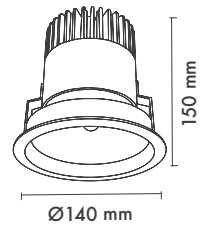

Beam Informations And Technicals / Teknik ve Açısıl Bilgiler

	3000K Lumen	4000K Lumen	5000K Lumen	mA	Watt	CRI
Samsung Cob Led	3500 lm	3600 lm	3700 lm	700	30 Watt	>80
Samsung Cob Led	3000 lm	3100 lm	3200 lm	700	30 Watt	>90

*P : 595

Available Finishes
Uygulama Renkleri

● Textured White
Ral 9016

● Textured Grey
Ral 9006

● Textured Black
Ral 9005

*For more page : 596
*Diğer renkler : 596