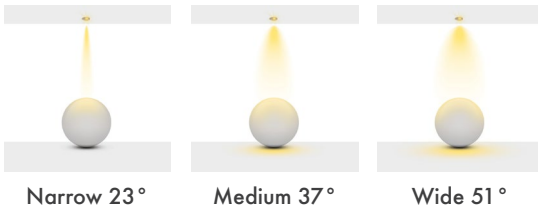

Beam Informations And Technicals / Teknik ve Açısıl Bilgiler

	3000K Lumen	4000K Lumen	5000K Lumen	mA	Watt	CRI
Samsung Cob Led	710 lm	770 lm	830 lm	180	7 Watt	>80
Samsung Cob Led	1010 lm	1070 lm	1130 lm	250	10 Watt	>80