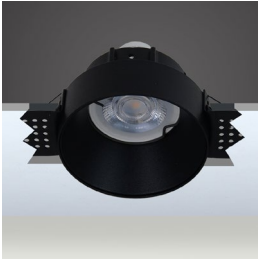

Verfa Trimless

Product Code: MA 802-50 Gu-10
Model No: 10580250

- Trimless fixed spot
- Changeable light source from front
- Applicable protective glass for IP rating (IP54)
- Aluminium injection bezel
- GU10 - M16 GU5.3 holder options
- Ceiling cut out: 85 mm
- Diameter: 80 mm

- Çerçevesiz sabit spot
- Önden değiştirilebilir ışık kaynağı
- IP koruma için uygulanabilir koruyucu cam (IP54)
- Alüminyum enjeksiyon çerçeve
- GU10 - M16 GU5.3 duş çeşitleri
- Tavan kesim ölçüsü: 85 mm
- Ürün Çapı: 80 mm

▼ Çerçevesiz spot uygulama kağıdını Metsan web sitesinin destek bölümünden indirebilirsiniz.
You can download trimless installation paper from Metsan web site.