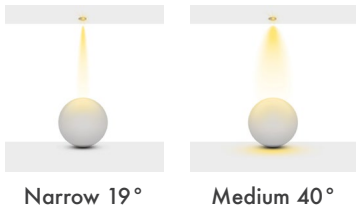

Beam Informations And Technicals / Teknik ve Açısıl Bilgiler

	3000K Lumen	4000K Lumen	5000K Lumen	mA	Watt	CRI
Samsung Cob Led	710 lm	770 lm	830 lm	180	7 Watt	>80
Samsung Cob Led	1010 lm	1070 lm	1130 lm	250	10 Watt	>80