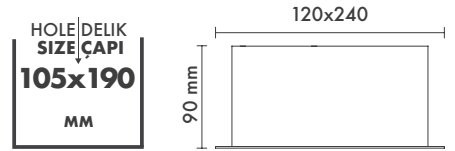

Beam Informations And Technicals / Teknik ve Açısıl Bilgiler

	3000K Lumen	4000K Lumen	5000K Lumen	mA	Watt	CRI
Samsung Cob Led	1420 lm	1540 lm	1660 lm	180	14 Watt	>80
Samsung Cob Led	2020 lm	2140 lm	2260 lm	250	20 Watt	>80