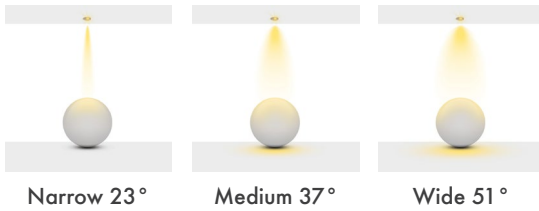

Beam Informations And Technicals / Teknik ve Açılal Bilgiler

	3000K Lumen	4000K Lumen	5000K Lumen	mA	Watt	CRI
Samsung Cob Led	1420 lm	1540 lm	1660 lm	180	14 Watt	>80
Samsung Cob Led	2020 lm	2140 lm	2260 lm	250	20 Watt	>80