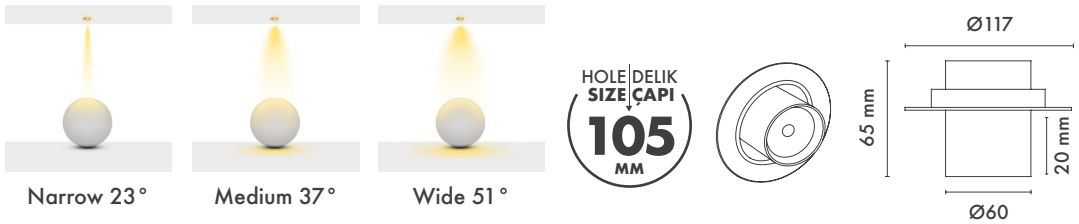

Beam Informations And Technicals / Teknik ve Açısıl Bilgiler

	3000K Lumen	4000K Lumen	5000K Lumen	mA	Watt	CRI
Samsung Cob Led	710 lm	770 lm	830 lm	180	7 Watt	>80
Samsung Cob Led	1010 lm	1070 lm	1130 lm	250	10 Watt	>80