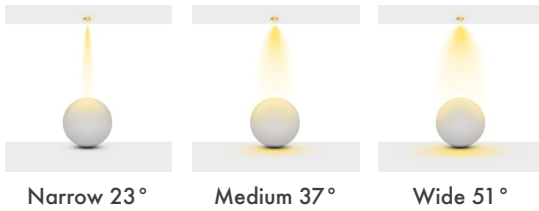

Beam Informations And Technicals / Teknik ve Açısıl Bilgiler

	3000K Lumen	4000K Lumen	5000K Lumen	mA	Watt	CRI
Samsung Cob Led	710 lm	770 lm	830 lm	180	7 Watt	>80
Samsung Cob Led	1010 lm	1070 lm	1130 lm	250	10 Watt	>80