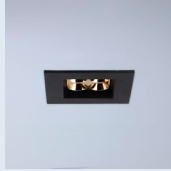

Roma Square 4 Recessed
Recessed Spotlight

P: 340