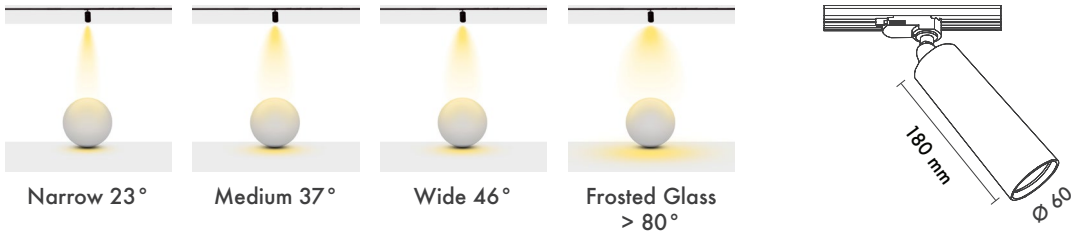

Beam Informations And Technicals / Teknik ve Açısıl Bilgiler

	3000K Lumen	4000K Lumen	5000K Lumen	mA	Watt	*CRI
Samsung Cob Led	710 lm	770 lm	830 lm	180	7 Watt	>80
Samsung Cob Led	1010 lm	1070 lm	1130 lm	250	10 Watt	>80