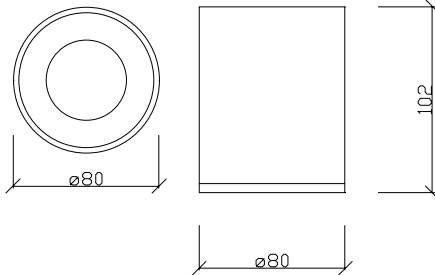

Available Finishes
Uygulama Renkleri

Textured White
Ral 9016

Textured Grey
Ral 9006

Textured Black
Ral 9005

*For more page : 596
*Diğer renkler : 596