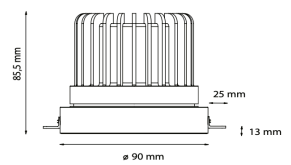

Beam Informations And Technicals / Teknik ve Açısıl Bilgiler

	3000K Lumen	4000K Lumen	5000K Lumen	mA	Watt	CRI
Samsung Cob Led	710 lm	770 lm	830 lm	180	7 Watt	>80
Samsung Cob Led	1010 lm	1070 lm	1130 lm	250	10 Watt	>80
Samsung Cob Led	1600 lm	1650 lm	1700 lm	350	15 Watt	>80