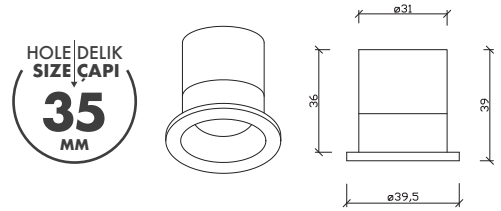

Beam Informations And Technicals / Teknik ve Açısıl Bilgiler

	3000K Lumen	4000K Lumen	5000K Lumen	mA	Watt	CRI
Cree Power Led	127 lm	151 lm	164 lm	350	2 Watt	>85