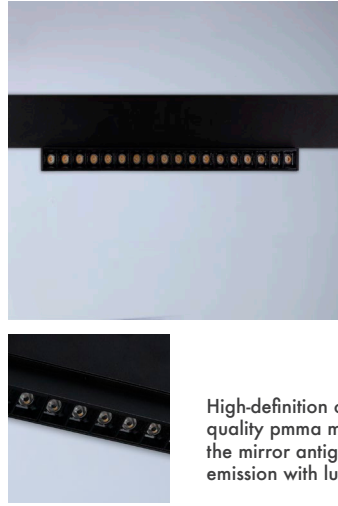

● Textured White  
Ral 9016

● Textured Grey  
Ral 9006

● Textured Black  
Ral 9005

\*For more page : 596  
\*Diğer renkler : 596