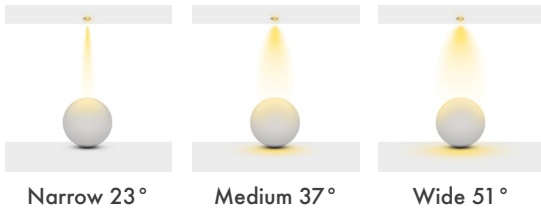

Beam Informations And Technicals / Teknik ve Açısal Bilgiler

	3000K Lumen	4000K Lumen	5000K Lumen	mA	Watt	CRI
Samsung Cob Led	710 lm	770 lm	830 lm	180	7 Watt	>80
Samsung Cob Led	1010 lm	1070 lm	1130 lm	250	10 Watt	>80