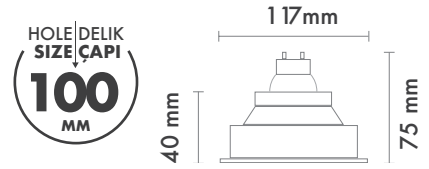

- 40° Tilttable
- Applicable protective glass for IP rating (IP54)
- Aluminium injection bezel
- GU10 - M16 GU5.3 holder options
- Ceiling cut out: 100 mm
- 115 mm distance from 2 centers
- Length x width: 235 x 118 mm

- 40° Hareketli
- IP koruma için uygulanabilir koruyucu cam (IP54)
- Alüminyum enjeksiyon çerçeve
- GU10 - M16 GU5.3 duy çeşitleri
- Tavan kesim ölçüsü: 2x100 mm
- 115 mm 2 merkez arası mesafe
- Uzunluk x genişlik: 235 x 118 mm