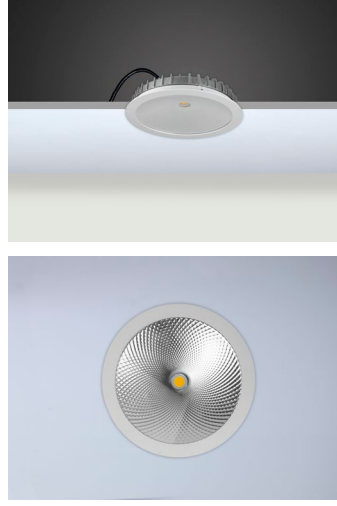

Product Specification / Ürün Özellikleri

Installation Type : Recessed

Body and Heatsink : Aluminium Injection Body and Heatsink

Glass Options : Tempered (Standard) / Frosted

Body Color : Electrostatic Powder Coating

Led : Samsung

Driver : Tridonic / Philips / Osram / Eaglerise

Beam Options : 90°

Protection Type : IP20 / IP44

Hole Size : Ø214mm

Dimming Options : Phase-Cut / 1-10 V / DALI

Product Dimensions : H:44mm W:229mm

Montaj Tipi : Sıva Altı

Gövde ve Soğutucu : Alüminyum Enjeksiyon Gövde ve Soğutucu

Cam Çeşitleri : Temperli (Standart) / Buzlu

Gövde Rengi : Elektrostatik Toz Boya

Led : Samsung

Sürücü : Tridonic / Philips / Osram / Eaglerise

Açı Seçenekleri : 90°

Koruma Sınıfı : IP20 / IP44

Delik Çapı : Ø214mm

Dim Opsiyonları : Triak / 1-10 V / DALI

Ürün Ölçüleri : Y:44mm G:229mm