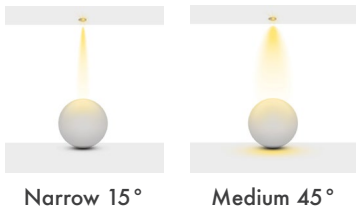

Beam Informations And Technicals / Teknik ve Açısıl Bilgiler

	2700K Lumen	3000K Lumen	4000K Lumen	mA	Watt	CRI
Samsung Power Led	703 lm	723 lm	745 lm	250	8 Watt	>80
Samsung Power Led	1055 lm	1085 lm	1118 lm	350	12 Watt	>80

Available Finishes
Uygulama Renkleri

● Textured White
Ral 9016

● Textured Grey
Ral 9006

● Textured Black
Ral 9005

*For more page : 596
*Diğer renkler : 596