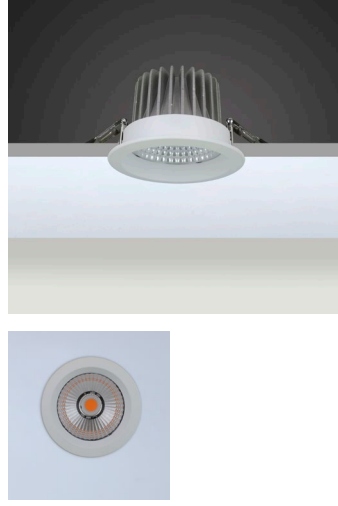

Product Specification / Ürün Özellikleri

Installation Type : Recessed

Body and Heatsink : Aluminium Injection Body and Heatsink

Glass Options : Tempered (Standard) / Frosted

Body Color : Electrostatic Powder Coating

Led : Samsung

Driver : Tridonic / Philips / Osram / Eaglerise

Beam Options : 23° / 36° / 60°

Protection Type : IP20 / IP44

Hole Size : Ø105mm

Dimming Options : Phase-Cut / 1-10 V / DALI

Product Dimensions : H:79mm W:118mm

Montaj Tipi : Sıva Altı

Gövde ve Soğutucu : Alüminyum Enjeksiyon Gövde ve Soğutucu

Cam Çeşitleri : Temperli (Standart) / Buzlu

Gövde Rengi : Elektrostatik Toz Boya

Led : Samsung

Sürücü : Tridonic / Philips / Osram / Eaglerise

Açı Seçenekleri : 23° / 36° / 60°

Koruma Sınıfı : IP20 / IP44

Delik Çapı : Ø105mm

Dim Opsiyonları : Triak / 1-10 V / DALI

Ürün Ölçüleri : Y:79mm G:118mm