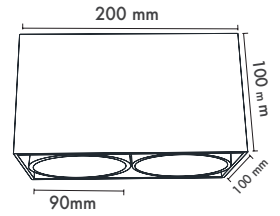

Beam Informations And Technicals / Teknik ve Açısıl Bilgiler

	3000K Lumen	4000K Lumen	5000K Lumen	mA	Watt	CRI
Samsung Cob Led	1420 lm	1540 lm	1660 lm	180	14 Watt	>80
Samsung Cob Led	2020 lm	2140 lm	2260 lm	250	20 Watt	>80