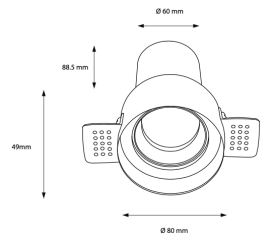

Beam Informations And Technicals / Teknik ve Açısal Bilgiler

	3000K Lumen	4000K Lumen	5000K Lumen	mA	Watt	CRI
Samsung Cob Led	710 lm	770 lm	830 lm	180	7 Watt	>80
Samsung Cob Led	1010 lm	1070 lm	1130 lm	250	10 Watt	>80