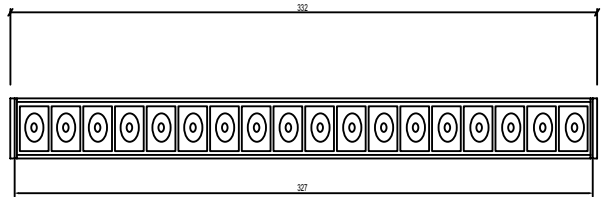

Beam Informations And Technicals / Teknik ve Açısıl Bilgiler

	2700K Lumen	3000K Lumen	4000K Lumen	Voltage	Watt	CRI
Osram Led	1230 lm	1320 lm	1410 lm	48V	18 Watt	>90

48 V

Available Finishes
Uygulama Renkleri

● Textured White
Ral 9016

● Textured Grey
Ral 9006

● Textured Black
Ral 9005

*For more page : 596
*Diğer renkler : 596