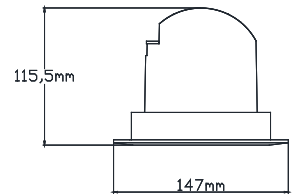

Beam Informations And Technicals / Teknik ve Açılabilir Bilgiler

	3000K Lumen	4000K Lumen	5000K Lumen	mA	Watt	CRI
Samsung Cob Led	2200 lm	2300 lm	2400 lm	500	20 Watt	>80
Samsung Cob Led	3500 lm	3600 lm	3700 lm	700	30 Watt	>80
Samsung Cob Led	2200 lm	2300 lm	2400 lm	500	20 Watt	>80
Samsung Cob Led	3500 lm	3600 lm	3700 lm	700	30 Watt	>80