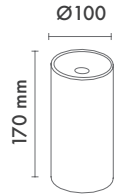

Beam Informations And Technicals / Teknik ve Açısıl Bilgiler

	3000K Lumen	4000K Lumen	5000K Lumen	mA	Watt	CRI
Samsung Cob Led	1625 lm	1725 lm	1825 lm	350	15 Watt	>80
Samsung Cob Led	2200 lm	2300 lm	2400 lm	500	20 Watt	>80

CCT TUNABLE

*P : 595