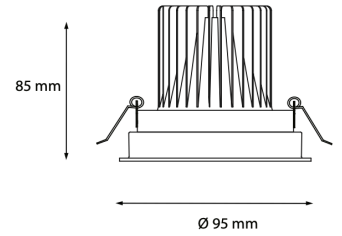

Beam Informations And Technicals / Teknik ve Açılal Bilgiler

	3000K Lumen	4000K Lumen	5000K Lumen	mA	Watt	CRI
Samsung Cob Led	710 lm	770 lm	830 lm	180	7 Watt	>80
Samsung Cob Led	1010 lm	1070 lm	1130 lm	250	10 Watt	>80
Samsung Cob Led	1600 lm	1650 lm	1700 lm	350	15 Watt	>80