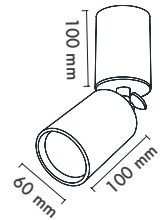

Beam Informations And Technicals / Teknik ve Açısıl Bilgiler

	3000K Lumen	4000K Lumen	5000K Lumen	mA	Watt	CRI
Samsung Cob Led	710 lm	770 lm	830 lm	180	7 Watt	>80
Samsung Cob Led	1010 lm	1070 lm	1130 lm	250	10 Watt	>80