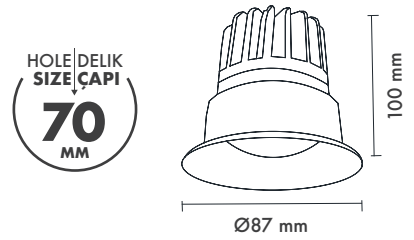

Beam Informations And Technicals / Teknik ve Açısıl Bilgiler

	3000K Lumen	4000K Lumen	5000K Lumen	mA	Watt	CRI
Samsung Cob Led	710 lm	770 lm	830 lm	180	7 Watt	>80
Samsung Cob Led	1010 lm	1070 lm	1130 lm	250	10 Watt	>80