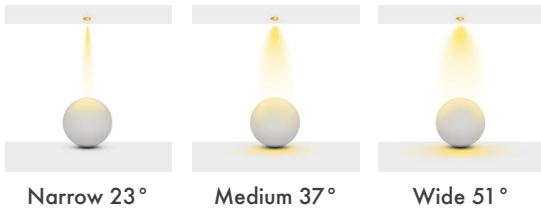

Beam Informations And Technicals / Teknik ve Açısıl Bilgiler

	3000K Lumen	4000K Lumen	5000K Lumen	mA	Watt	CRI
Samsung Cob Led	710 lm	770 lm	830 lm	180	7 Watt	>80
Samsung Cob Led	1010 lm	1070 lm	1130 lm	250	10 Watt	>80