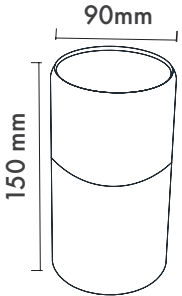

Available Finishes
Uygulama Renkleri

Textured White
Ral 9016

Textured Grey
Ral 9006

Textured Black
Ral 9005

*For more page : 596
*Diğer renkler : 596