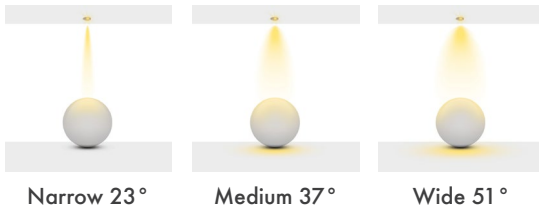

Beam Informations And Technicals / Teknik ve Açılal Bilgiler

	3000K Lumen	4000K Lumen	5000K Lumen	mA	Watt	CRI
Samsung Cob Led	710 lm	770 lm	830 lm	180	7 Watt	>80
Samsung Cob Led	1010 lm	1070 lm	1130 lm	250	10 Watt	>80