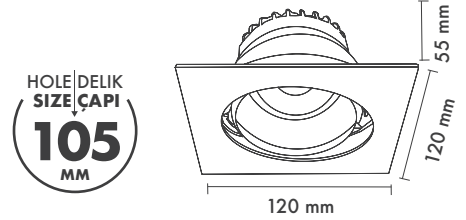

Beam Informations And Technicals / Teknik ve Açısıl Bilgiler

	3000K Lumen	4000K Lumen	5000K Lumen	mA	Watt	CRI
Samsung Cob Led	710 lm	770 lm	830 lm	180	7 Watt	>80
Samsung Cob Led	1010 lm	1070 lm	1130 lm	250	10 Watt	>80