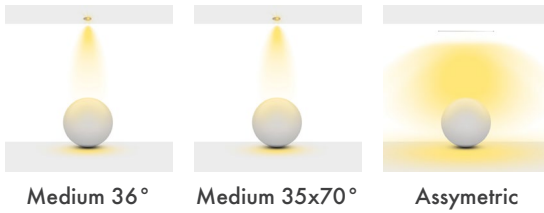

Beam Informations And Technicals / Teknik ve Açılal Bilgiler

	3000K Lumen	4000K Lumen	5000K Lumen	Watt	CRI
Osram High Power	4400 lm	4700 lm	5000 lm	50 Watt	>80
Osram High Power	6400 lm	6700 lm	7000 lm	70 Watt	>80