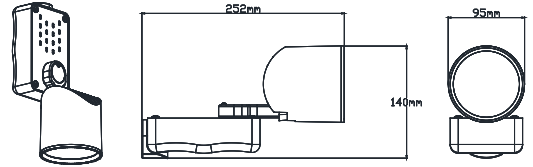

Beam Informations And Technicals / Teknik ve Açılabilir Bilgiler

	3000K Lumen	4000K Lumen	5000K Lumen	mA	Watt	CRI
Samsung Cob Led	2200 lm	2300 lm	2400 lm	500	20 Watt	>80
Samsung Cob Led	3500 lm	3600 lm	3700 lm	700	30 Watt	>80
Samsung Cob Led	2200 lm	2300 lm	2400 lm	500	20 Watt	>80
Samsung Cob Led	3500 lm	3600 lm	3700 lm	700	30 Watt	>80