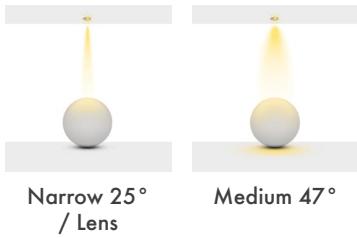

Beam Informations And Technicals / Teknik ve Açılal Bilgiler

	3000K Lumen	4000K Lumen	5000K Lumen	mA	Watt	CRI
Samsung Cob Led	2130 lm	2310 lm	2490 lm	180	21 Watt	>80
Samsung Cob Led	3030 lm	3210 lm	3390 lm	250	30 Watt	>80