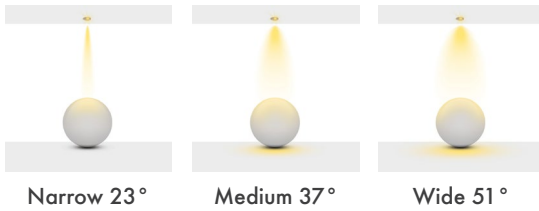

Beam Informations And Technicals / Teknik ve Açısal Bilgiler

	3000K Lumen	4000K Lumen	5000K Lumen	mA	Watt	CRI
Samsung Cob Led	710 lm	770 lm	830 lm	180	7 Watt	>80
Samsung Cob Led	1010 lm	1070 lm	1130 lm	250	10 Watt	>80