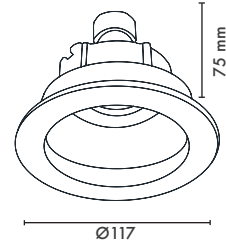

- 40° Tilttable
- Applicable protective glass for IP rating (IP54)
- Aluminium injection bezel
- GU10 - M16 GU5.3 holder options
- Ceiling cut out: 85 mm
- Diameter: 99 mm

- 40° Hareketli
- IP koruma için uygulanabilir koruyucu cam (IP54)
- Alüminyum enjeksiyon çerçeve
- GU10 - M16 GU5.3 duy çeşitleri
- Tavan kesim ölçüsü: 85 mm
- Ürün Çapı: 99 mm