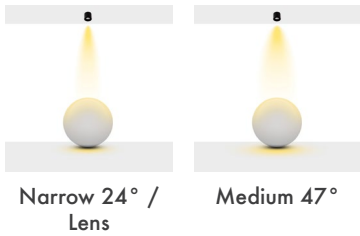

Beam Informations And Technicals / Teknik ve Açılabilir Bilgiler

	3000K Lumen	4000K Lumen	5000K Lumen	mA	Watt	CRI
Samsung Cob Led	710 lm	770 lm	830 lm	180	7 Watt	>80
Samsung Cob Led	1010 lm	1070 lm	1130 lm	250	10 Watt	>80

CCT TUNABLE

*P : 595