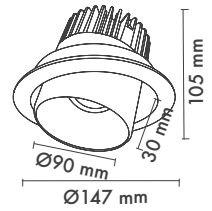

3000K Lumen	4000K Lumen	5000K Lumen	mA	Watt	CRI
Samsung Cob Led	2200 lm	2300 lm	2400 lm	500	20 Watt	>80
Samsung Cob Led	3500 lm	3600 lm	3700 lm	700	30 Watt	>80
Samsung Cob Led	2000 lm	2100 lm	2200 lm	500	20 Watt	>90
Samsung Cob Led	3000 lm	3100 lm	3200 lm	700	30 Watt	>90