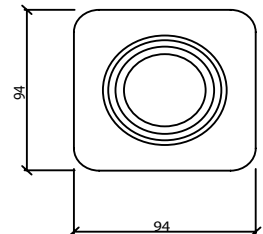

Aprilla Square 2'' Gu-10

Product Code: M 200-79 Gu-10
Model No: 10520079

- 40° Tiltable - 360° Rotatable
- Applicable protective glass for IP rating (IP54)
- Aluminium injection bezel
- GU10 - M16 GU5.3 holder options
- Ceiling cut out: 85 mm
- Length x width: 94 x 94 mm

- 40° Hareketli - 360° Döndürülebilir
- IP koruma için uygulanabilir koruyucu cam (IP54)
- Alüminyum enjeksiyon çerçeve
- GU10 - M16 GU5.3 duy çeşitleri
- Tavan kesim ölçüsü: 85 mm
- Uzunluk x genişlik: 94 x 94 mm