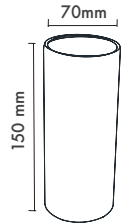

Beam Informations And Technicals / Teknik ve Açısıl Bilgiler

	3000K Lumen	4000K Lumen	5000K Lumen	mA	Watt	CRI
Samsung Cob Led	710 lm	770 lm	830 lm	180	7 Watt	>80
Samsung Cob Led	1010 lm	1070 lm	1130 lm	250	10 Watt	>80