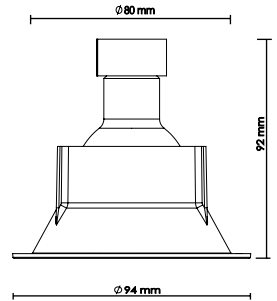

Available Finishes
Uygulama Renkleri

Textured White
Ral 9016

Textured Grey
Ral 9006

Textured Black
Ral 9005

*For more page : 596
*Diğer renkler : 596