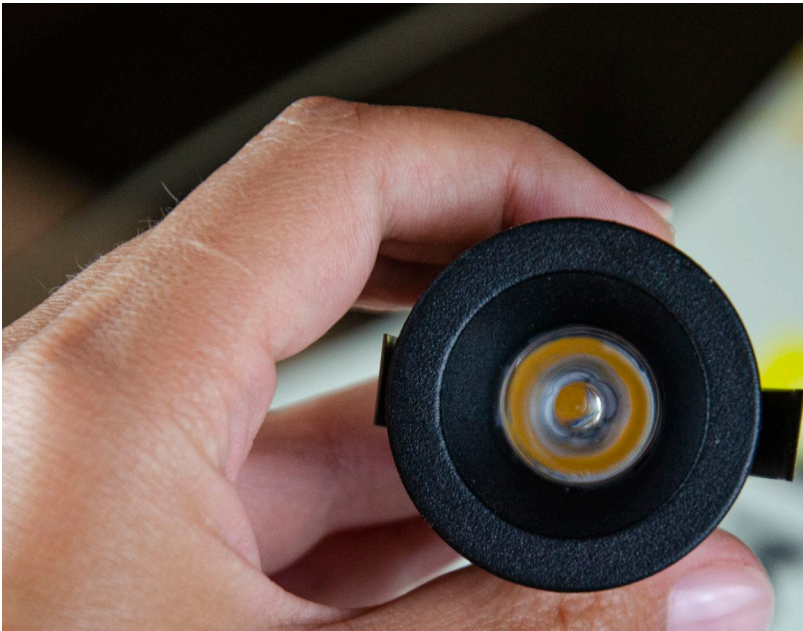

Standard Black Body Color Metsan 42