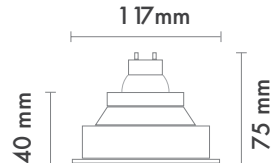

Available Finishes
Uygulama Renkleri

Textured White
Ral 9016

Textured Grey
Ral 9006

Textured Black
Ral 9005

*For more page : 596
*Diğer renkler : 596