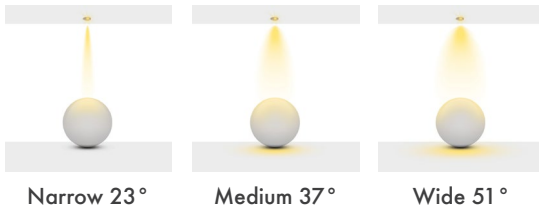

Beam Informations And Technicals / Teknik ve Açısal Bilgiler

	3000K Lumen	4000K Lumen	5000K Lumen	mA	Watt	CRI
Samsung Cob Led	2130 lm	2310 lm	2490 lm	180	21 Watt	>80
Samsung Cob Led	3030 lm	3210 lm	3390 lm	250	30 Watt	>80