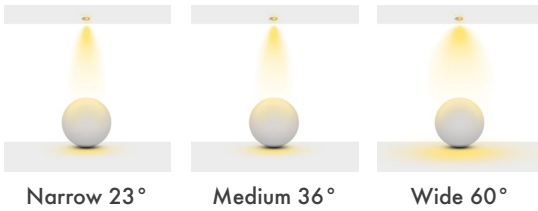

Beam Informations And Technicals / Teknik ve Açısıl Bilgiler

	3000K Lumen	4000K Lumen	5000K Lumen	mA	Watt	CRI
Samsung Cob Led	1625 lm	1725 lm	1825 lm	350	15 Watt	>80
Samsung Cob Led	2200 lm	2300 lm	2400 lm	500	20 Watt	>80