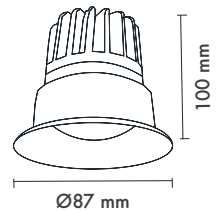

Beam Informations And Technicals / Teknik ve Açısıl Bilgiler

	3000K Lumen	4000K Lumen	5000K Lumen	mA	Watt	CRI
Samsung Cob Led	710 lm	770 lm	830 lm	180	7 Watt	>80
Samsung Cob Led	1010 lm	1070 lm	1130 lm	250	10 Watt	>80