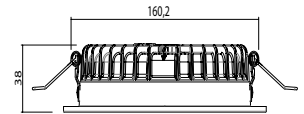

Beam Informations And Technicals / Teknik ve Açılal Bilgiler

	3000K Lumen	4000K Lumen	5000K Lumen	mA	Watt	CRI
Samsung Cob Led	2400 lm	2500 lm	2600 lm	500	20 Watt	>80

*P : 595

Available Finishes
Uygulama Renkleri

● Textured White
Ral 9016

● Textured Grey
Ral 9006

● Textured Black
Ral 9005

*For more page : 596
*Diğer renkler : 596