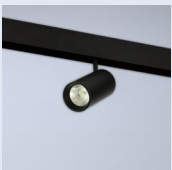

Magneco R15
48V Spotlight

P: 368