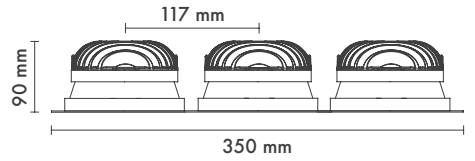

Beam Informations And Technicals / Teknik ve Açılal Bilgiler

	3000K Lumen	4000K Lumen	5000K Lumen	mA	Watt	CRI
Samsung Cob Led	2130 lm	2310 lm	2490 lm	180	21 Watt	>80
Samsung Cob Led	3030 lm	3210 lm	3390 lm	250	30 Watt	>80