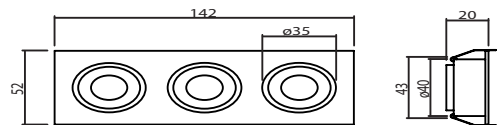

Beam Informations And Technicals / Teknik ve Açısıl Bilgiler

	3000K Lumen	4000K Lumen	5000K Lumen	mA	Watt	CRI
Cree Power Led	381 lm	453 lm	492 lm	350	6 Watt	>85