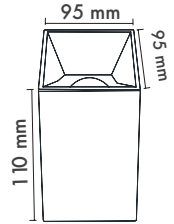

3000K Lumen	4000K Lumen	5000K Lumen	mA	Watt	CRI
Samsung Cob Led	710 lm	770 lm	830 lm	180	7 Watt	>80
Samsung Cob Led	1010 lm	1070 lm	1130 lm	250	10 Watt	>80