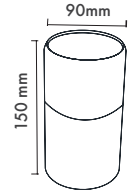

Beam Informations And Technicals / Teknik ve Açısıl Bilgiler

	3000K Lumen	4000K Lumen	5000K Lumen	mA	Watt	CRI
Samsung Cob Led	710 lm	770 lm	830 lm	180	7 Watt	>80
Samsung Cob Led	1010 lm	1070 lm	1130 lm	250	10 Watt	>80