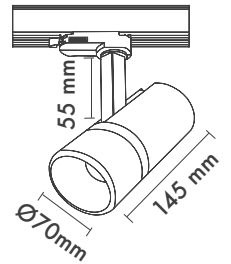

Beam Informations And Technicals / Teknik ve Açısıl Bilgiler

	3000K Lumen	4000K Lumen	5000K Lumen	mA	Watt	CRI
Samsung Cob Led	710 lm	770 lm	830 lm	180	7 Watt	>80
Samsung Cob Led	1010 lm	1070 lm	1130 lm	250	10 Watt	>80