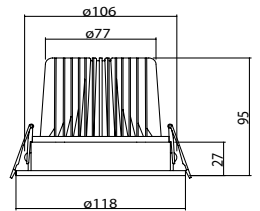

Beam Informations And Technicals / Teknik ve Açılal Bilgiler

	3000K Lumen	4000K Lumen	5000K Lumen	mA	Watt	CRI
Samsung Cob Led	2200 lm	2300 lm	2400 lm	500	20 Watt	>80
Samsung Cob Led	2000 lm	2100 lm	2200 lm	500	20 Watt	>90