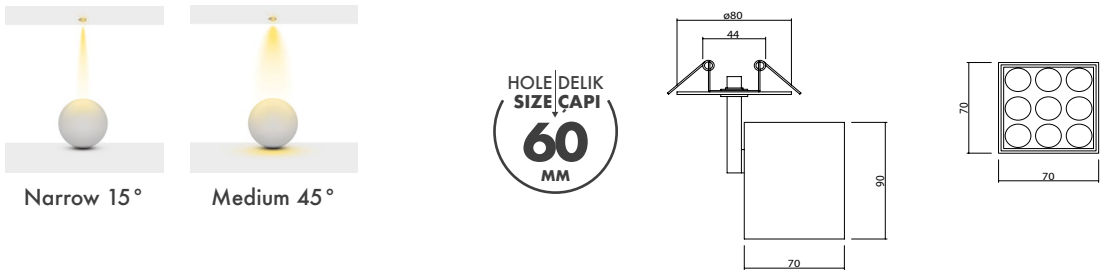

Beam Informations And Technicals / Teknik ve Açısıl Bilgiler

	2700K Lumen	3000K Lumen	4000K Lumen	mA	Watt	CRI
Samsung Power Led	703 lm	723 lm	745 lm	250	8 Watt	>80
Samsung Power Led	1055 lm	1085 lm	1118 lm	350	12 Watt	>80

Available Finishes
Uygulama Renkleri

● Textured White
Ral 9016

● Textured Grey
Ral 9006

● Textured Black
Ral 9005

*For more page : 596
*Diğer renkler : 596