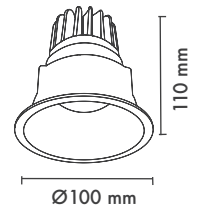

Beam Informations And Technicals / Teknik ve Açılal Bilgiler

	3000K Lumen	4000K Lumen	5000K Lumen	mA	Watt	CRI
Samsung Cob Led	710 lm	770 lm	830 lm	180	7 Watt	>80
Samsung Cob Led	1010 lm	1070 lm	1130 lm	250	10 Watt	>80