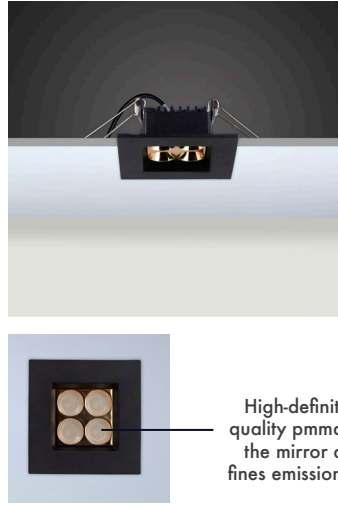

### Product Specification / Ürün Özellikleri

**Installation Type :** Recessed

**Body and Heatsink :** Aluminium Injection Body and Heatsink

**Reflecto Options :** Chrome / Copper / Gold / Platinum / Black