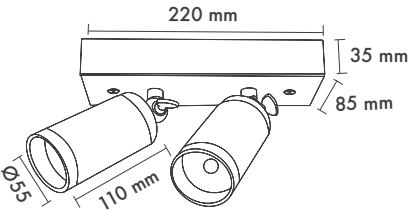

Available Finishes
Uygulama Renkleri

Textured White
Ral 9016

Textured Grey
Ral 9006

Textured Black
Ral 9005

*For more page : 596
*Diğer renkler : 596