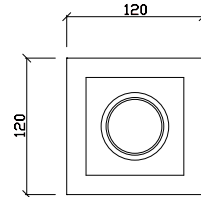

Available Finishes
Uygulama Renkleri

Textured White
Ral 9016

Textured Grey
Ral 9006

Textured Black
Ral 9005

*For more page : 596
*Diğer renkler : 596