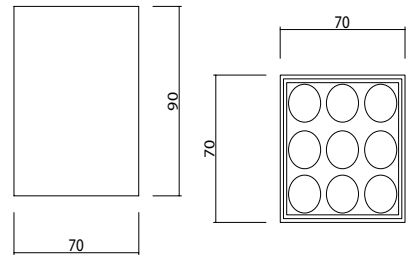

Beam Informations And Technicals / Teknik ve Açısıl Bilgiler

	2700K Lumen	3000K Lumen	4000K Lumen	mA	Watt	CRI
Samsung Power Led	703 lm	723 lm	745 lm	250	8 Watt	>80
Samsung Power Led	1055 lm	1085 lm	1118 lm	350	12 Watt	>80

Available Finishes
Uygulama Renkleri

● Textured White
Ral 9016

● Textured Grey
Ral 9006

● Textured Black
Ral 9005

*For more page : 596
*Diğer renkler : 596