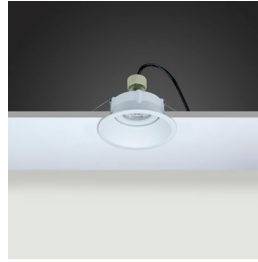

- 40° Tiltable
- Applicable protective glass for IP rating (IP54)
- Aluminium injection bezel
- GU10 - M16 GU5.3 holder options
- Ceiling cut out: 100 mm
- Diameter: 117 mm

- 40° Hareketli
- IP koruma için uygulanabilir koruyucu cam (IP54)
- Alüminyum enjeksiyon çerçeve
- GU10 - M16 GU5.3 duy çeşitleri
- Tavan kesim ölçüsü: 100 mm
- Ürün Çapı: 117 mm