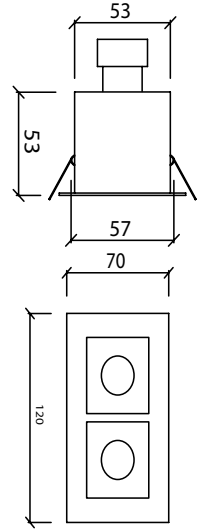

Reflecto Square 70 Double Gu-10

Product Code: MA 79-070/X-2
Model No: 10579270

- Fixed spot
- Chrome / Cooper / Gold / Platinum / Black
- Applicable protective glass for IP rating (IP54)
- Aluminium injection bezel
- GU10 - M16 GU5.3 holder options
- Ceiling cut out: 110 x 60 mm
- Length x width: 120 x 70 mm

- Sabit spot
- Krom / Bakır / Altın / Platin / Siyah
- IP koruma için uygulanabilir koruyucu cam (IP54)
- Alüminyum enjeksiyon çerçeve
- GU10 - M16 GU5.3 duy çeşitleri
- Tavan kesim ölçüsü: 110 x 60 mm
- Uzunluk x genişlik: 120 x 70 mm