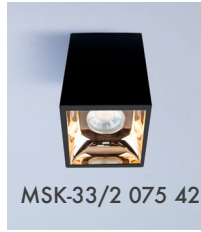

MSK-33/2 075 31

MSK-33/2 075 42