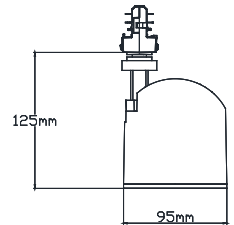

Beam Informations And Technicals / Teknik ve Açılabilir Bilgiler

	3000K Lumen	4000K Lumen	5000K Lumen	mA	Watt	CRI
Samsung Cob Led	2200 lm	2300 lm	2400 lm	500	20 Watt	>80
Samsung Cob Led	3500 lm	3600 lm	3700 lm	700	30 Watt	>80
Samsung Cob Led	2000 lm	2100 lm	2200 lm	500	20 Watt	>90
Samsung Cob Led	3000 lm	3100 lm	3200 lm	700	30 Watt	>90