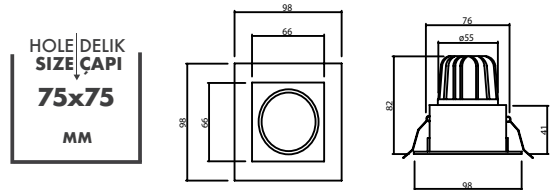

Beam Informations And Technicals / Teknik ve Açılabilir Bilgiler

	3000K Lumen	4000K Lumen	5000K Lumen	mA	Watt	CRI
Samsung Cob Led	710 lm	770 lm	830 lm	180	7 Watt	>80
Samsung Cob Led	1010 lm	1070 lm	1130 lm	250	10 Watt	>80