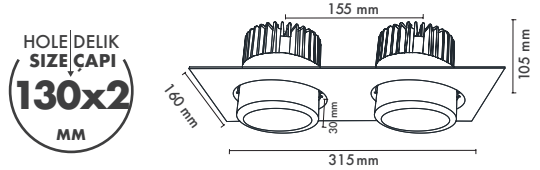

HOLE|DELİK
SIZE|ÇAPI
130x2
MM

	3000K Lumen	4000K Lumen	5000K Lumen	mA	Watt	CRI
Samsung Cob Led	4400 lm	4600 lm	4800 lm	1000	40 Watt	>80
Samsung Cob Led	7000 lm	7200 lm	7400 lm	1400	60 Watt	>80
Samsung Cob Led	4000 lm	4200 lm	4400 lm	1000	40 Watt	>90
Samsung Cob Led	6000 lm	6200 lm	6400 lm	1400	60 Watt	>90