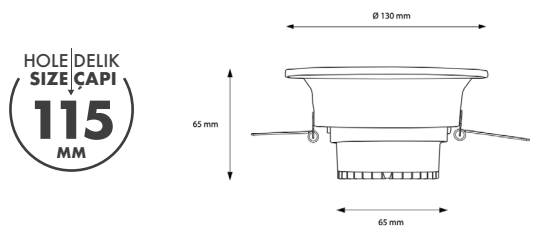

Beam Informations And Technicals / Teknik ve Açısal Bilgiler

	3000K Lumen	4000K Lumen	5000K Lumen	mA	Watt	CRI
Samsung Cob Led	710 lm	770 lm	830 lm	180	7 Watt	>80
Samsung Cob Led	1010 lm	1070 lm	1130 lm	250	10 Watt	>80