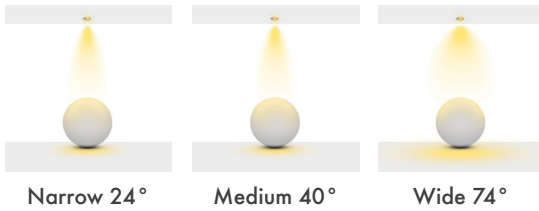

Beam Informations And Technicals / Teknik ve Açısıl Bilgiler

	3000K Lumen	4000K Lumen	5000K Lumen	mA	Watt	CRI
Samsung Cob Led	4400 lm	4600 lm	4800 lm	1000	40 Watt	>80
Samsung Cob Led	7000 lm	7200 lm	7400 lm	1400	60 Watt	>80
Samsung Cob Led	4000 lm	4200 lm	4400 lm	1000	40 Watt	>90
Samsung Cob Led	6000 lm	6200 lm	6400 lm	1400	60 Watt	>90