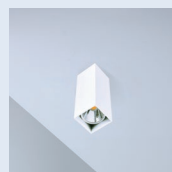

Zoom Square Surface
Surface Mounted Spotlight

P: 216