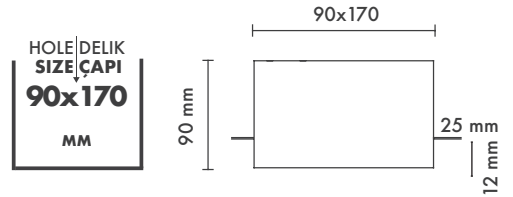

Beam Informations And Technicals / Teknik ve Açısıl Bilgiler

	3000K Lumen	4000K Lumen	5000K Lumen	mA	Watt	CRI
Samsung Cob Led	1420 lm	1540 lm	1660 lm	180	14 Watt	>80
Samsung Cob Led	2020 lm	2140 lm	2260 lm	250	20 Watt	>80