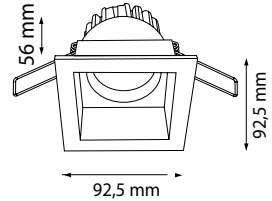

Beam Informations And Technicals / Teknik ve Açılal Bilgiler

	3000K Lumen	4000K Lumen	5000K Lumen	mA	Watt	CRI
Samsung Cob Led	710 lm	770 lm	830 lm	180	7 Watt	>80
Samsung Cob Led	1010 lm	1070 lm	1130 lm	250	10 Watt	>80