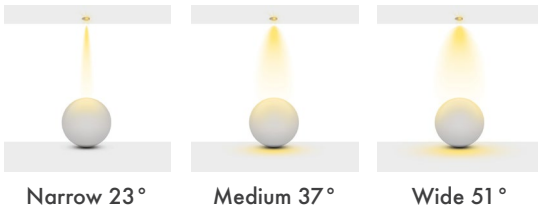

Beam Informations And Technicals / Teknik ve Açılal Bilgiler

	3000K Lumen	4000K Lumen	5000K Lumen	mA	Watt	CRI
Samsung Cob Led	710 lm	770 lm	830 lm	180	7 Watt	>80
Samsung Cob Led	1010 lm	1070 lm	1130 lm	250	10 Watt	>80