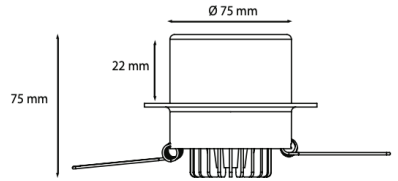

Beam Informations And Technicals / Teknik ve Açısıl Bilgiler

	3000K Lumen	4000K Lumen	5000K Lumen	mA	Watt	CRI
Samsung Cob Led	710 lm	770 lm	830 lm	180	7 Watt	>80
Samsung Cob Led	1010 lm	1070 lm	1130 lm	250	10 Watt	>80
Samsung Cob Led	1600 lm	1650 lm	1700 lm	350	15 Watt	>80