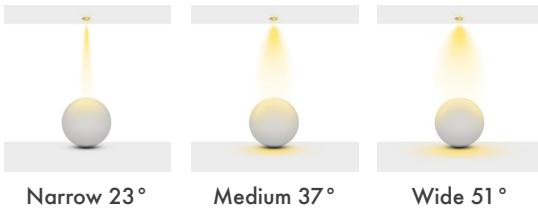

Beam Informations And Technicals / Teknik ve Açılabilir Bilgiler

	3000K Lumen	4000K Lumen	5000K Lumen	mA	Watt	CRI
Samsung Cob Led	710 lm	770 lm	830 lm	180	7 Watt	>80
Samsung Cob Led	1010 lm	1070 lm	1130 lm	250	10 Watt	>80