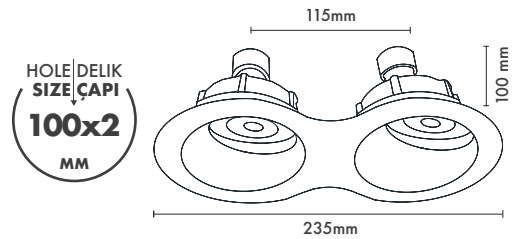

Available Finishes
Uygulama Renkleri

● Textured White
Ral 9016

● Textured Grey
Ral 9006

● Textured Black
Ral 9005

*For more page : 596
*Diğer renkler : 596