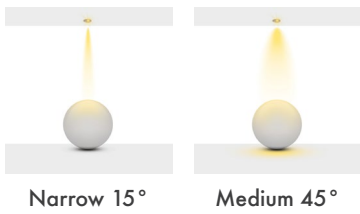

Beam Informations And Technicals / Teknik ve Açısıl Bilgiler

	2700K Lumen	3000K Lumen	4000K Lumen	Watt	CRI
Samsung Power Led	586 lm	628 lm	670 lm	6 Watt	>80