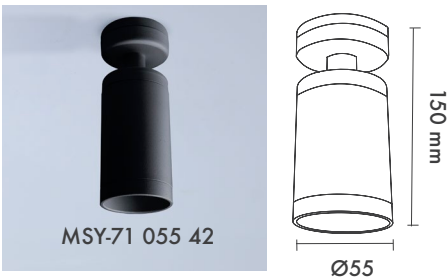

Available Finishes
Uygulama Renkleri

Textured White
Ral 9016

Textured Grey
Ral 9006

Textured Black
Ral 9005

*For more page : 596
*Diğer renkler : 596