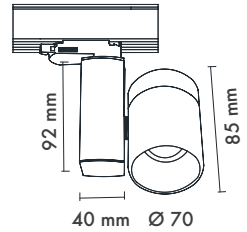

3000K Lumen	4000K Lumen	5000K Lumen	mA	Watt	*CRI
Samsung Cob Led	710 lm	770 lm	830 lm	180	7 Watt	>80
Samsung Cob Led	1010 lm	1070 lm	1130 lm	250	10 Watt	>80
Samsung Cob Led	1222 lm	1261 lm	1313 lm	350	13 Watt	>80