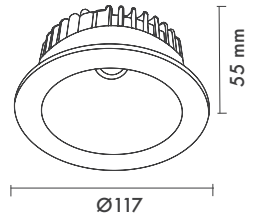

3000K Lumen	4000K Lumen	5000K Lumen	mA	Watt	CRI
Samsung Cob Led	710 lm	770 lm	830 lm	180	7 Watt	>80
Samsung Cob Led	1010 lm	1070 lm	1130 lm	250	10 Watt	>80