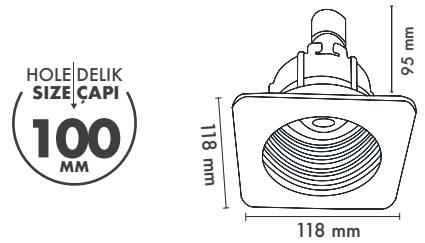

Available Finishes
Uygulama Renkleri

Textured White
Ral 9016

Textured Grey
Ral 9006

Textured Black
Ral 9005

*For more page : 596
*Diğer renkler : 596