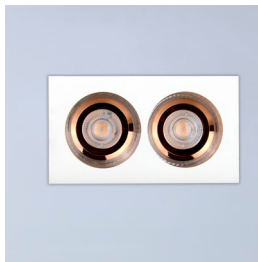

Available Finishes
Uygulama Renkleri

● Textured White
Ral 9016

● Textured Grey
Ral 9006

● Textured Black
Ral 9005

*For more page : 596
*Diğer renkler : 596