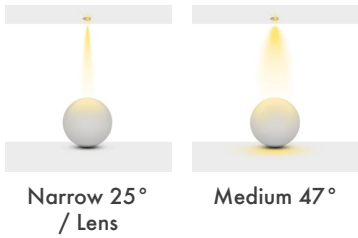

Beam Informations And Technicals / Teknik ve Açısal Bilgiler

	3000K Lumen	4000K Lumen	5000K Lumen	mA	Watt	CRI
Samsung Cob Led	710 lm	770 lm	830 lm	180	7 Watt	>80
Samsung Cob Led	1010 lm	1070 lm	1130 lm	250	10 Watt	>80