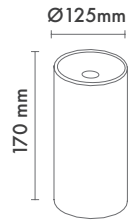

Beam Informations And Technicals / Teknik ve Açılal Bilgiler

3000K Lumen   4000K Lumen   5000K Lumen   mA   Watt   CRI

Samsung Cob Led	1625 lm	1725 lm	1825 lm	350	15 Watt	>80
Samsung Cob Led	2200 lm	2300 lm	2400 lm	500	20 Watt	>80
Samsung Cob Led	3500 lm	3600 lm	3700 lm	700	30 Watt	>80

CCT TUNABLE

*P : 595