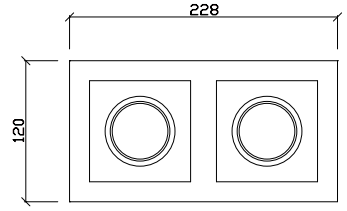

HOLE|DELİK  
SIZE|ÇAPI  
100x200  
MM