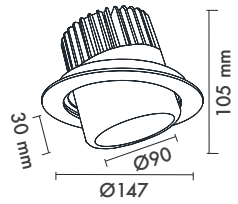

3000K Lumen   4000K Lumen   5000K Lumen   mA   Watt   CRI

Samsung Cob Led	2200 lm	2300 lm	2400 lm	500	20 Watt	>80
Samsung Cob Led	3500 lm	3600 lm	3700 lm	700	30 Watt	>80
Samsung Cob Led	2000 lm	2100 lm	2200 lm	500	20 Watt	>90
Samsung Cob Led	3000 lm	3100 lm	3200 lm	700	30 Watt	>90