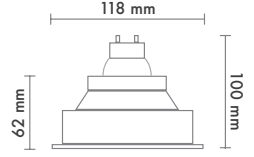

- 40° Tiltable
- Applicable protective glass for IP rating (IP54)
- Aluminium injection bezel
- GU10 - M16 GU5.3 holder options
- Ceiling cut out: 100 mm
- Diameter: 117 mm

- 40° Hareketli
- IP koruma için uygulanabilir koruyucu cam (IP54)
- Alüminyum enjeksiyon çerçeve
- GU10 - M16 GU5.3 duy çeşitleri
- Tavan kesim ölçüsü: 100 mm
- Ürün Çapı: 117 mm