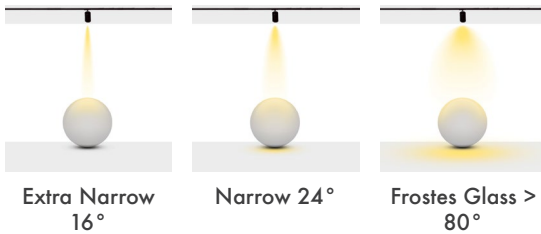

Beam Informations And Technicals / Teknik ve Açısıl Bilgiler

*P : 595

Available Finishes
Uygulama Renkleri

● Textured White
Ral 9016

● Textured Grey
Ral 9006

● Textured Black
Ral 9005

*For more page : 596
*Diğer renkler : 596