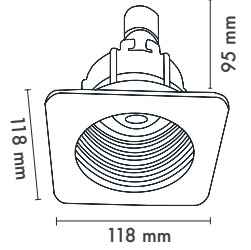

Cairo Double Step Adjustable

Product Code: MA 812-61
Model No: 10581261

- 40° Tiltable
- Applicable protective glass for IP rating (IP54)
- Aluminium injection bezel
- GU10 - M16 GU5.3 holder options
- Ceiling cut out: 100 mm
  115 mm distance from 2 centers
- Length x width: 235 x 118 mm

- 40° Hareketli
- IP koruma için uygulanabilir koruyucu cam (IP54)
- Alüminyum enjeksiyon çerçeve
- GU10 - M16 GU5.3 duy çeşitleri
- Tavan kesim ölçüsü: 2x100 mm
  115 mm 2 merkez arası mesafe
- Uzunluk x genişlik: 235 x 118 mm