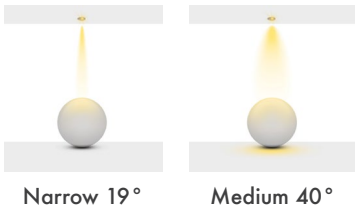

Beam Informations And Technicals / Teknik ve Açısıl Bilgiler

	3000K Lumen	4000K Lumen	5000K Lumen	mA	Watt	CRI
Samsung Cob Led	710 lm	770 lm	830 lm	180	7 Watt	>80
Samsung Cob Led	1010 lm	1070 lm	1130 lm	250	10 Watt	>80