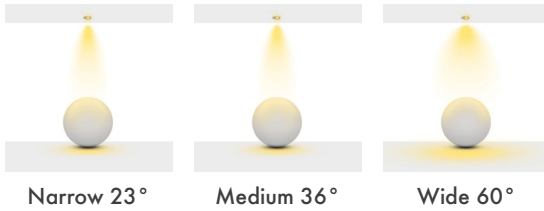

Beam Informations And Technicals / Teknik ve Açılabilir Bilgiler

	3000K Lumen	4000K Lumen	5000K Lumen	mA	Watt	CRI
Samsung Cob Led	2200 lm	2300 lm	2400 lm	500	20 Watt	>80
Samsung Cob Led	3500 lm	3600 lm	3700 lm	700	30 Watt	>80
Samsung Cob Led	2200 lm	2300 lm	2400 lm	500	20 Watt	>80
Samsung Cob Led	3500 lm	3600 lm	3700 lm	700	30 Watt	>80