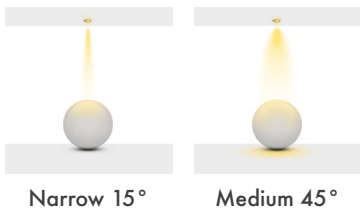

Beam Informations And Technicals / Teknik ve Açısıl Bilgiler

2700K Lumen 3000K Lumen 4000K Lumen Watt CRI

	2700K Lumen	3000K Lumen	4000K Lumen	Watt	CRI
Samsung Power Led	586 lm	628 lm	670 lm	6 Watt	>80