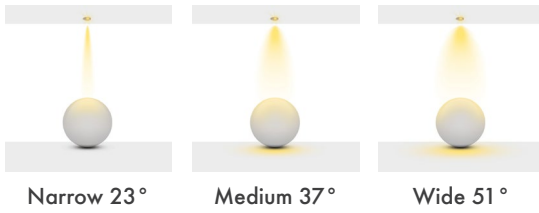

Beam Informations And Technicals / Teknik ve Açısıl Bilgiler

	3000K Lumen	4000K Lumen	5000K Lumen	mA	Watt	CRI
Samsung Cob Led	2130 lm	2310 lm	2490 lm	180	21 Watt	>80
Samsung Cob Led	3030 lm	3210 lm	3390 lm	250	30 Watt	>80