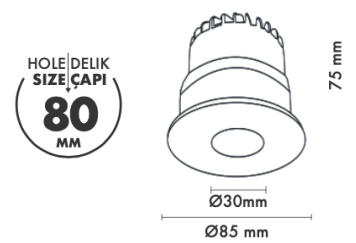

Beam Informations And Technicals / Teknik ve Açısal Bilgiler

	3000K Lumen	4000K Lumen	5000K Lumen	mA	Watt	CRI
Samsung Cob Led	710 lm	770 lm	830 lm	180	7 Watt	>80
Samsung Cob Led	1010 lm	1070 lm	1130 lm	250	10 Watt	>80