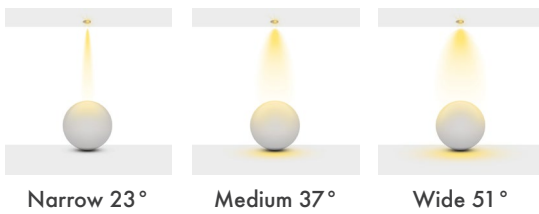

Beam Informations And Technicals / Teknik ve Açısıl Bilgiler

	2700K Lumen	3000K Lumen	4000K Lumen	mA	Watt	CRI
Samsung Cob Led	710 lm	770 lm	830 lm	180	7 Watt	>80
Samsung Cob Led	1010 lm	1070 lm	1130 lm	250	10 Watt	>80