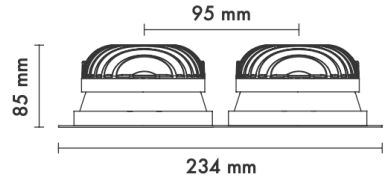

Beam Informations And Technicals / Teknik ve Açısal Bilgiler

	3000K Lumen	4000K Lumen	5000K Lumen	mA	Watt	CRI
Samsung Cob Led	1420 lm	1540 lm	1660 lm	180	14 Watt	>80
Samsung Cob Led	2020 lm	2140 lm	2260 lm	250	20 Watt	>80