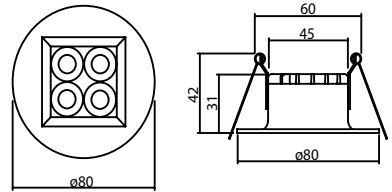

Beam Informations And Technicals / Teknik ve Açısıl Bilgiler

	2700K Lumen	3000K Lumen	4000K Lumen	Watt	CRI
Samsung Power Led	586 lm	628 lm	670 lm	6 Watt	>80