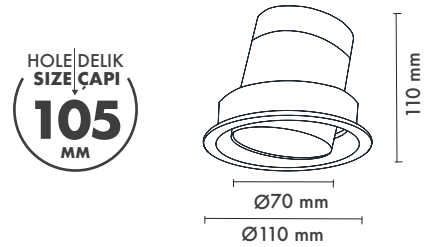

Beam Informations And Technicals / Teknik ve Açılabilir Bilgiler

	3000K Lumen	4000K Lumen	5000K Lumen	mA	Watt	CRI
Samsung Cob Led	710 lm	770 lm	830 lm	180	7 Watt	>80
Samsung Cob Led	1010 lm	1070 lm	1130 lm	250	10 Watt	>80