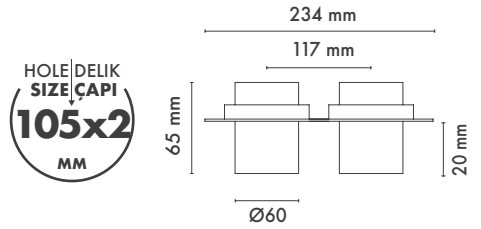

Beam Informations And Technicals / Teknik ve Açılal Bilgiler

	3000K Lumen	4000K Lumen	5000K Lumen	mA	Watt	CRI
Samsung Cob Led	1420 lm	1540 lm	1660 lm	180	14 Watt	>80
Samsung Cob Led	2020 lm	2140 lm	2260 lm	250	20 Watt	>80