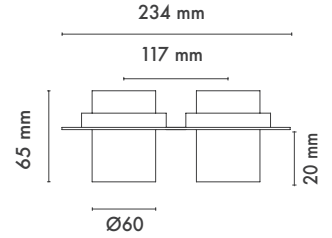

Beam Informations And Technicals / Teknik ve Açılal Bilgiler

	3000K Lumen	4000K Lumen	5000K Lumen	mA	Watt	CRI
Samsung Cob Led	1420 lm	1540 lm	1660 lm	180	14 Watt	>80
Samsung Cob Led	2020 lm	2140 lm	2260 lm	250	20 Watt	>80