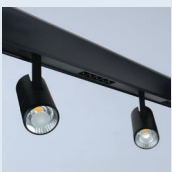

Vog London+Spot 46 Surface
Linear Spotlight

P: 334