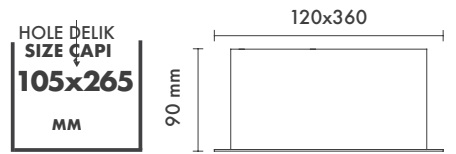

Beam Informations And Technicals / Teknik ve Açısıl Bilgiler

	3000K Lumen	4000K Lumen	5000K Lumen	mA	Watt	CRI
Samsung Cob Led	2130 lm	2310 lm	2490 lm	180	21 Watt	>80
Samsung Cob Led	3030 lm	3210 lm	3390 lm	250	30 Watt	>80