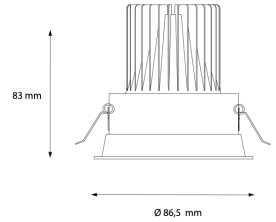

Beam Informations And Technicals / Teknik ve Açılal Bilgiler

	3000K Lumen	4000K Lumen	5000K Lumen	mA	Watt	CRI
Samsung Cob Led	710 lm	770 lm	830 lm	180	7 Watt	>80
Samsung Cob Led	1010 lm	1070 lm	1130 lm	250	10 Watt	>80
Samsung Cob Led	1600 lm	1650 lm	1700 lm	350	15 Watt	>80