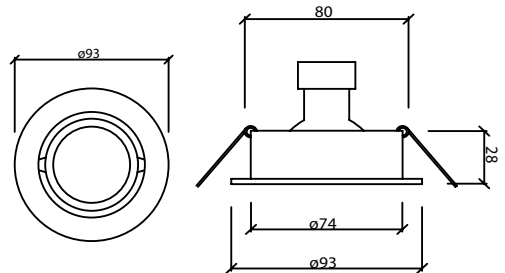

Available Finishes
Uygulama Renkleri

Textured White
Ral 9016

Textured Grey
Ral 9006

Textured Black
Ral 9005

*For more page : 596
*Diğer renkler : 596

▼ Aydınlatma kaynağı içeriğe dahil değildir, ayrıca satın alınmalıdır - Lamp / input source not included and must be ordered separately.