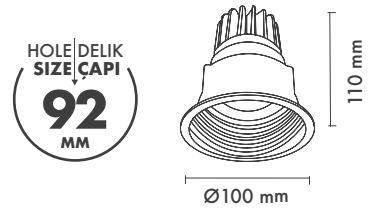

Beam Informations And Technicals / Teknik ve Açılal Bilgiler

	3000K Lumen	4000K Lumen	5000K Lumen	mA	Watt	CRI
Samsung Cob Led	710 lm	770 lm	830 lm	180	7 Watt	>80
Samsung Cob Led	1010 lm	1070 lm	1130 lm	250	10 Watt	>80