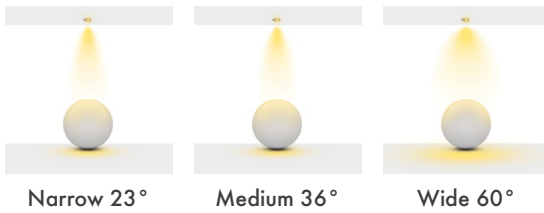

Beam Informations And Technicals / Teknik ve Açılabilir Bilgiler

	3000K Lumen	4000K Lumen	5000K Lumen	mA	Watt	CRI
Samsung Cob Led	2200 lm	2300 lm	2400 lm	500	20 Watt	>80
Samsung Cob Led	3500 lm	3600 lm	3700 lm	700	30 Watt	>80
Samsung Cob Led	2200 lm	2300 lm	2400 lm	500	20 Watt	>80
Samsung Cob Led	3500 lm	3600 lm	3700 lm	700	30 Watt	>80