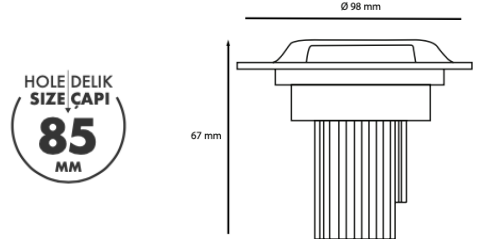

Beam Informations And Technicals / Teknik ve Açısal Bilgiler

	3000K Lumen	4000K Lumen	5000K Lumen	mA	Watt	CRI
Samsung Cob Led	510 lm	570 lm	630 lm	180	7 Watt	>80
Samsung Cob Led	810 lm	870 lm	930 lm	250	10 Watt	>80