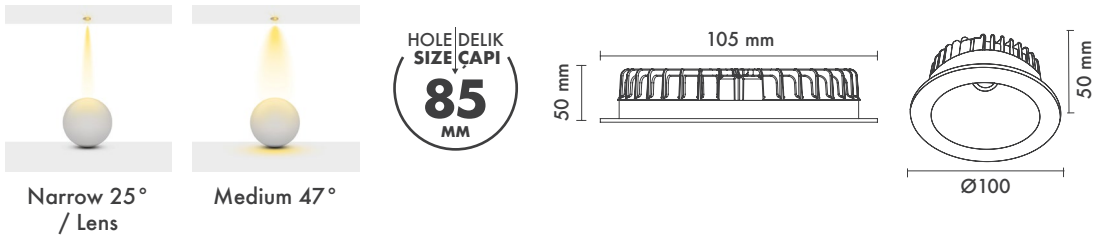

Beam Informations And Technicals / Teknik ve Açılal Bilgiler

	3000K Lumen	4000K Lumen	5000K Lumen	mA	Watt	CRI
Samsung Cob Led	710 lm	770 lm	830 lm	180	7 Watt	>80
Samsung Cob Led	1010 lm	1070 lm	1130 lm	250	10 Watt	>80