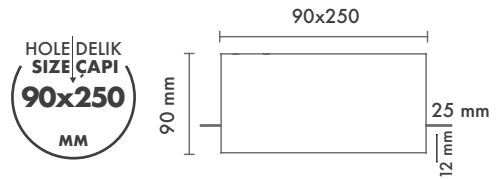

Beam Informations And Technicals / Teknik ve Açısal Bilgiler

	3000K Lumen	4000K Lumen	5000K Lumen	mA	Watt	CRI
Samsung Cob Led	2130 lm	2310 lm	2490 lm	180	21 Watt	>80
Samsung Cob Led	3030 lm	3210 lm	3390 lm	250	30 Watt	>80