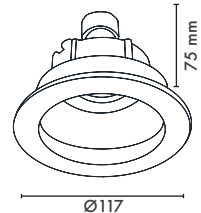

Various Inside Reflectos
Çeşitlendirilebilir İç Reflektörler

HOLE|DELİK
SIZE|ÇAPI
100
MM

Available Finishes
Uygulama Renkleri

Textured White
Ral 9016

Textured Grey
Ral 9006

Textured Black
Ral 9005

*For more page : 596
*Diğer renkler : 596