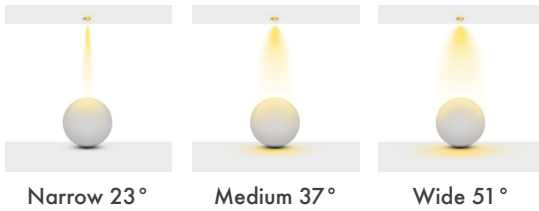

Beam Informations And Technicals / Teknik ve Açısıl Bilgiler

	3000K Lumen	4000K Lumen	5000K Lumen	mA	Watt	CRI
Samsung Cob Led	2130 lm	2310 lm	2490 lm	180	21 Watt	>80
Samsung Cob Led	3030 lm	3210 lm	3390 lm	250	30 Watt	>80