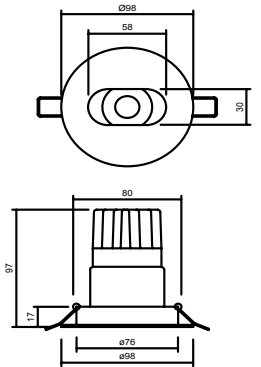

3000K Lumen	4000K Lumen	5000K Lumen	mA	Watt	CRI
Samsung Cob Led	710 lm	770 lm	830 lm	180	7 Watt	>80
Samsung Cob Led	1010 lm	1070 lm	1130 lm	250	10 Watt	>80

*P : 595

Available Finishes
Uygulama Renkleri

● Textured White
Ral 9016

● Textured Grey
Ral 9006

● Textured Black
Ral 9005

*For more page : 596
*Diğer renkler : 596