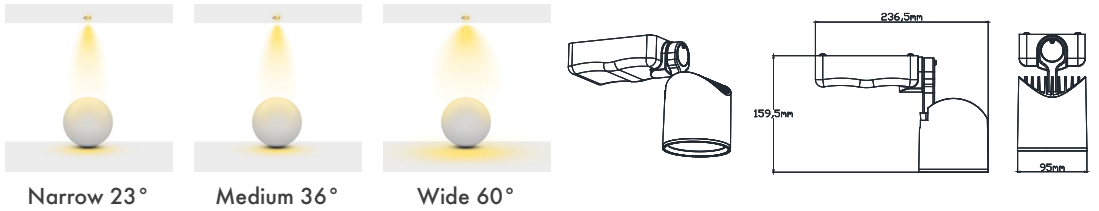

Beam Informations And Technicals / Teknik ve Açısıl Bilgiler

	3000K Lumen	4000K Lumen	5000K Lumen	mA	Watt	CRI
Samsung Cob Led	2200 lm	2300 lm	2400 lm	500	20 Watt	>80
Samsung Cob Led	3500 lm	3600 lm	3700 lm	700	30 Watt	>80
Samsung Cob Led	2200 lm	2300 lm	2400 lm	500	20 Watt	>80
Samsung Cob Led	3500 lm	3600 lm	3700 lm	700	30 Watt	>80