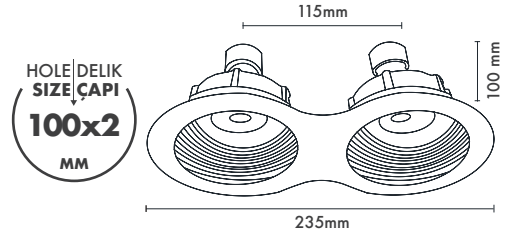

- Fixed spot
- Applicable protective glass for IP rating (IP54)
- Aluminium injection bezel
- GU10 - M16 GU5.3 holder options
- Ceiling cut out: 80 mm
- Diameter: 94 mm

- Sabit spot
- IP koruma için uygulanabilir koruyucu cam (IP54)
- Alüminyum enjeksiyon çerçeve
- GU10 - M16 GU5.3 duy çeşitleri
- Tavan kesim ölçüsü: 80 mm
- Ürün Çapı: 94 mm