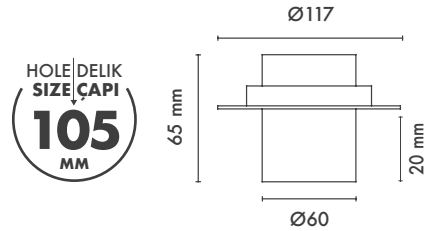

Beam Informations And Technicals / Teknik ve Açısıl Bilgiler

	3000K Lumen	4000K Lumen	5000K Lumen	mA	Watt	CRI
Samsung Cob Led	710 lm	770 lm	830 lm	180	7 Watt	>80
Samsung Cob Led	1010 lm	1070 lm	1130 lm	250	10 Watt	>80