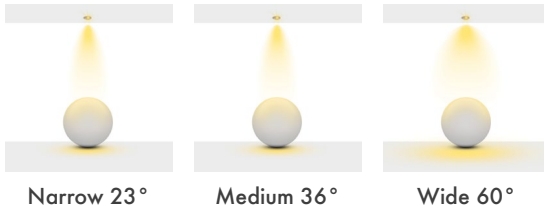

Beam Informations And Technicals / Teknik ve Açılabilir Bilgiler

	3000K Lumen	4000K Lumen	5000K Lumen	mA	Watt	CRI
Samsung Cob Led	2200 lm	2300 lm	2400 lm	500	20 Watt	>80
Samsung Cob Led	3500 lm	3600 lm	3700 lm	700	30 Watt	>80
Samsung Cob Led	2000 lm	2100 lm	2200 lm	500	20 Watt	>90
Samsung Cob Led	3000 lm	3100 lm	3200 lm	700	30 Watt	>90