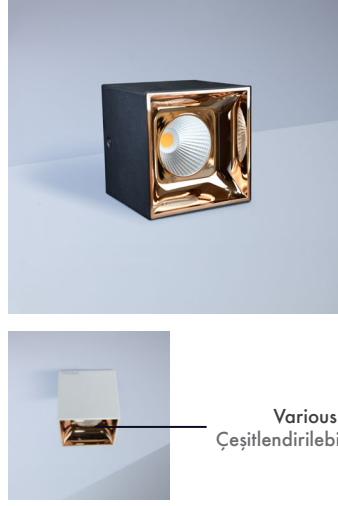

### Product Specification / Ürün Özellikleri

**Installation Type :** Surface Mounted or Suspended

**Body and Heatsink :** DKP Metal Body and Aluminium Heatsink

**Reflecto Options :** Chrome/ Cooper/ Gold/ Platinum/ Black