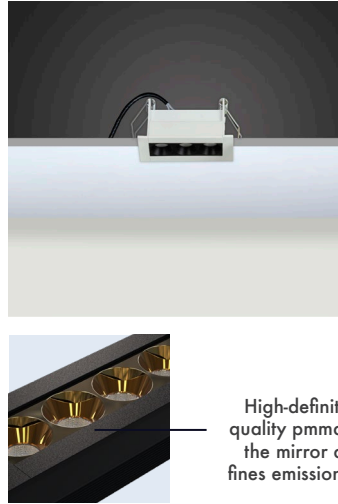

Product Specification / Ürün Özellikleri

Roma Reflecto 3 Recessed

Installation Type : Recessed

Body and Heatsink : Aluminium Extrusion Body and Aluminium Injection End Caps

Reflecto Options : Chrome / Copper / Gold / Platinum / Black

Body Color : Electrostatic Powder Coating

Led : Samsung Power Led

Driver : Tridonic / Philips / Osram / Eaglerise

Beam Options : 15° / 45°

Protection Type : IP20 / IP23 (Visible Surface After Installation)

UGR : <13

Hole Size : Ø32 x 72mm

Dimming Options : Phase-Cut / 1-10 V / DALI

Product Dimensions : H:44mm W:37mm L:77mm

Roma Reflecto 3 Sıva Altı

Montaj Tipi : Sıva Altı

Gövde ve Soğutucu : Alüminyum Ekstrüzyon Gövde ve Alüminyum Enjeksiyon Sonlandırma Kapakları

Reflecto Çeşitleri : Krom / Bakır / Altın / Platin / Siyah

Gövde Rengi : Elektrostatik Toz Boya

Led : Samsung Power Led

Sürücü : Tridonic / Philips / Osram / Eaglerise

Açı Seçenekleri 15° / 45°

Koruma Sınıfı : IP20 / IP23 (Kurulmdan Sonra Görünür Yüzey)

UGR : <13

Delik Çapı : Ø32 x 72mm

Dim Opsiyonları : Triak / 1-10 V / DALI

Ürün Ölçüleri : Y:44mm G:37mm U:77mm