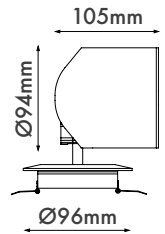

Beam Informations And Technicals / Teknik ve Açılabilir Bilgiler

	3000K Lumen	4000K Lumen	5000K Lumen	mA	Watt	CRI
Samsung Cob Led	2200 lm	2300 lm	2400 lm	500	20 Watt	>80
Samsung Cob Led	3500 lm	3600 lm	3700 lm	700	30 Watt	>80
Samsung Cob Led	2200 lm	2300 lm	2400 lm	500	20 Watt	>80
Samsung Cob Led	3500 lm	3600 lm	3700 lm	700	30 Watt	>80