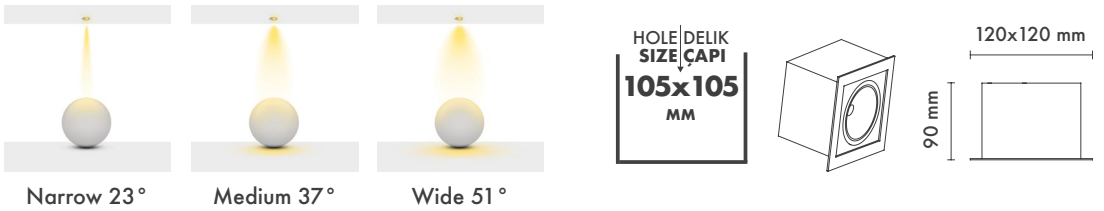

Beam Informations And Technicals / Teknik ve Açısıl Bilgiler

	3000K Lumen	4000K Lumen	5000K Lumen	mA	Watt	CRI
Samsung Cob Led	710 lm	770 lm	830 lm	180	7 Watt	>80
Samsung Cob Led	1010 lm	1070 lm	1130 lm	250	10 Watt	>80