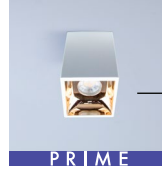

Reflecto Sq. Surface 75 Gu10
Product Code: MSK-33/X 075 Gu10
Model No: 13007533
Page:

PRIME

Product Specification / Ürün Özellikleri

Installation Type : Surface Mounted or Suspended

Body and Heatsink : DKP Metal Body and Aluminium Heatsink

Reflecto Options : Chrome/ Cooper/ Gold/ Platinum/ Black

Body Color : Electrostatic Powder Coating

Led : Samsung

Driver : Tridonic / Philips / Osram / Eaglerise

Beam Options : 19° / 40°

Protection Type : IP20

Dimming Options : Phase-Cut / 1-10 V / DALI

Product Dimensions : H:110mm W:75mm

Montaj Tipi : Sıva Üstü veya Sarkıt

Gövde ve Soğutucu : DKP Metal Gövde ve Alüminyum Soğutucu

Reflecto Çeşitleri : Krom / Bakır / Altın / Platin / Siyah

Gövde Rengi : Elektrostatik Toz Boya

Led : Samsung

Sürücü : Tridonic / Philips / Osram / Eaglerise

Açı Seçenekleri : 19° / 40°

Koruma Sınıfı : IP20

Dim Opsiyonları : Triak / 1-10 V / DALI

Ürün Ölçüleri : Y:110mm G:75mm