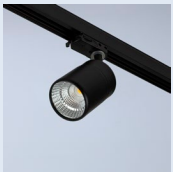

Bonatti 10 Track Mini
Track Spotlight

P: 250