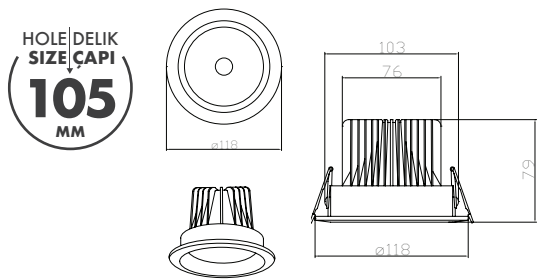

Beam Informations And Technicals / Teknik ve Açısıl Bilgiler

	3000K Lumen	4000K Lumen	5000K Lumen	mA	Watt	CRI
Samsung Cob Led	1625 lm	1725 lm	1825 lm	350	15 Watt	>80
Samsung Cob Led	2200 lm	2300 lm	2400 lm	500	20 Watt	>80