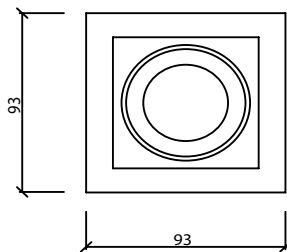

Available Finishes
Uygulama Renkleri

Textured White
Ral 9016

Textured Grey
Ral 9006

Textured Black
Ral 9005

*For more page : 596
*Diğer renkler : 596