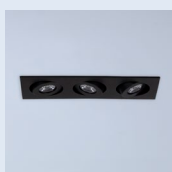

Recessed Light Point

P: 173

Mini Mobil Square Double

Recessed Light Point

P: 174

Mini Mobil Square Trio

Recessed Light Point

P: 175