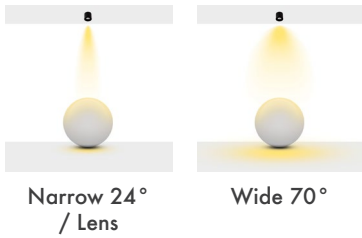

Beam Informations And Technicals / Teknik ve Açısıl Bilgiler

	3000K Lumen	4000K Lumen	5000K Lumen	mA	Watt	CRI
Samsung Cob Led	1420 lm	1540 lm	1660 lm	180	14 Watt	>80
Samsung Cob Led	2020 lm	2140 lm	2260 lm	250	20 Watt	>80