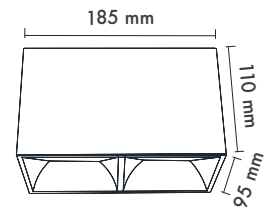

Beam Informations And Technicals / Teknik ve Açısız Bilgiler

	3000K Lumen	4000K Lumen	5000K Lumen	mA	Watt	CRI
Samsung Cob Led	1420 lm	1540 lm	1660lm	180	14 Watt	>80
Samsung Cob Led	2020 lm	2140 lm	2260 lm	250	20 Watt	>80