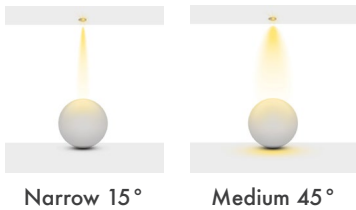

Beam Informations And Technicals / Teknik ve Açısıl Bilgiler

	2700K Lumen	3000K Lumen	4000K Lumen	mA	Watt	CRI
Samsung Power Led	1406 lm	1446 lm	1490 lm	250	16 Watt	>80
Samsung Power Led	2110 lm	2170 lm	2236 lm	350	24 Watt	>80

Available Finishes
Uygulama Renkleri

● Textured White
Ral 9016

● Textured Grey
Ral 9006

● Textured Black
Ral 9005

*For more page : 596
*Diğer renkler : 596