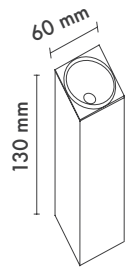

Beam Informations And Technicals / Teknik ve Açısıl Bilgiler

	3000K Lumen	4000K Lumen	5000K Lumen	mA	Watt	CRI
Samsung Cob Led	710 lm	770 lm	830 lm	180	7 Watt	>80
Samsung Cob Led	1010 lm	1070 lm	1130 lm	250	10 Watt	>80