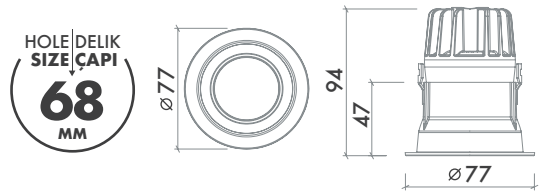

Beam Informations And Technicals / Teknik ve Açısıl Bilgiler

	3000K Lumen	4000K Lumen	5000K Lumen	mA	Watt	CRI
Samsung Cob Led	710 lm	770 lm	830 lm	180	7 Watt	>80
Samsung Cob Led	1010 lm	1070 lm	1130 lm	250	10 Watt	>80