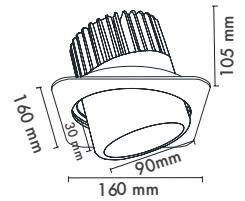

3000K Lumen   4000K Lumen   5000K Lumen   mA   Watt   CRI

Samsung Cob Led	2200 lm	2300 lm	2400 lm	500	20 Watt	>80
Samsung Cob Led	3500 lm	3600 lm	3700 lm	700	30 Watt	>80
Samsung Cob Led	2000 lm	2100 lm	2200 lm	500	20 Watt	>90
Samsung Cob Led	3000 lm	3100 lm	3200 lm	700	30 Watt	>90