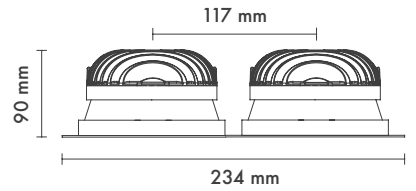

Beam Informations And Technicals / Teknik ve Açısal Bilgiler

	3000K Lumen	4000K Lumen	5000K Lumen	mA	Watt	CRI
Samsung Cob Led	1420 lm	1540 lm	1660 lm	180	14 Watt	>80
Samsung Cob Led	2020 lm	2140 lm	2260 lm	250	20 Watt	>80