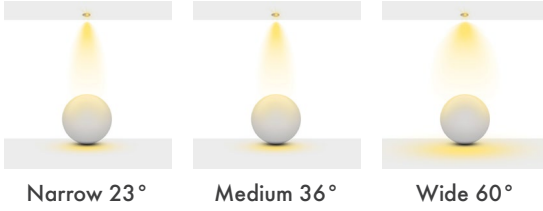

Beam Informations And Technicals / Teknik ve Açılabilir Bilgiler

	3000K Lumen	4000K Lumen	5000K Lumen	mA	Watt	CRI
Samsung Cob Led	2200 lm	2300 lm	2400 lm	500	20 Watt	>80
Samsung Cob Led	3500 lm	3600 lm	3700 lm	700	30 Watt	>80
Samsung Cob Led	2200 lm	2300 lm	2400 lm	500	20 Watt	>80
Samsung Cob Led	3500 lm	3600 lm	3700 lm	700	30 Watt	>80