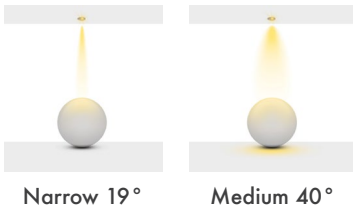

Beam Informations And Technicals / Teknik ve Açısıl Bilgiler

	3000K Lumen	4000K Lumen	5000K Lumen	mA	Watt	CRI
Samsung Cob Led	710 lm	770 lm	830 lm	180	7 Watt	>80
Samsung Cob Led	1010 lm	1070 lm	1130 lm	250	10 Watt	>80