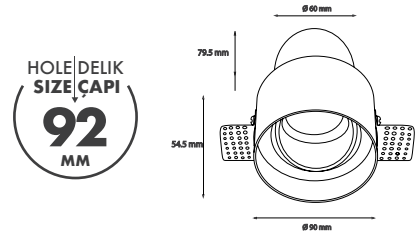

Beam Informations And Technicals / Teknik ve Açısal Bilgiler

	3000K Lumen	4000K Lumen	5000K Lumen	mA	Watt	CRI
Samsung Cob Led	710 lm	770 lm	830 lm	180	7 Watt	>80
Samsung Cob Led	1010 lm	1070 lm	1130 lm	250	10 Watt	>80