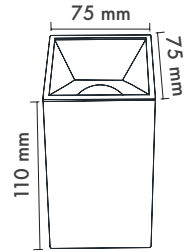

Beam Informations And Technicals / Teknik ve Açısıl Bilgiler

	3000K Lumen	4000K Lumen	5000K Lumen	mA	Watt	CRI
Samsung Cob Led	710 lm	770 lm	830 lm	180	7 Watt	>80
Samsung Cob Led	1010 lm	1070 lm	1130 lm	250	10 Watt	>80