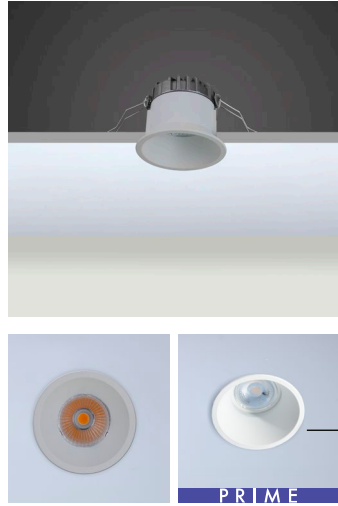

### Product Specification / Ürün Özellikleri

**Installation Type :** Recessed

**Body and Heatsink :** Aluminium Injection Body and Heatsink

**Glass Options :** Tempered (Standard) / Frosted

**Body Color :** Electrostatic Powder Coating