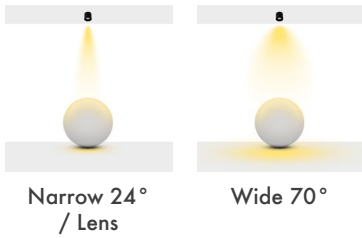

Beam Informations And Technicals / Teknik ve Açısıl Bilgiler

	3000K Lumen	4000K Lumen	5000K Lumen	mA	Watt	CRI
Samsung Cob Led	710 lm	770 lm	830 lm	180	7 Watt	>80
Samsung Cob Led	1010 lm	1070 lm	1130 lm	250	10 Watt	>80