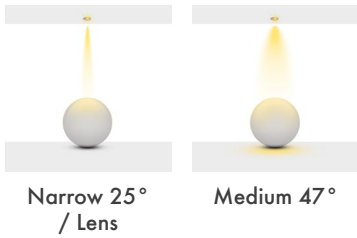

Beam Informations And Technicals / Teknik ve Açısal Bilgiler

	3000K Lumen	4000K Lumen	5000K Lumen	mA	Watt	CRI
Samsung Cob Led	1420 lm	1540 lm	1660 lm	180	14 Watt	>80
Samsung Cob Led	2020 lm	2140 lm	2260 lm	250	20 Watt	>80