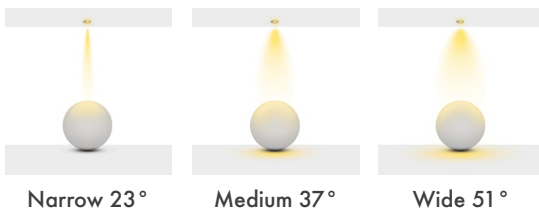

Beam Informations And Technicals / Teknik ve Açısıl Bilgiler

	3000K Lumen	4000K Lumen	5000K Lumen	mA	Watt	CRI
Samsung Cob Led	710 lm	770 lm	830 lm	180	7 Watt	>80
Samsung Cob Led	1010 lm	1070 lm	1130 lm	250	10 Watt	>80