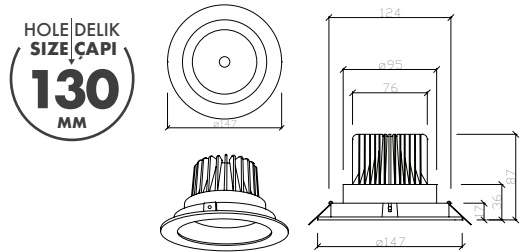

Beam Informations And Technicals / Teknik ve Açısıl Bilgiler

	3000K Lumen	4000K Lumen	5000K Lumen	mA	Watt	CRI
Samsung Cob Led	1625 lm	1725 lm	1825 lm	350	15 Watt	>80
Samsung Cob Led	2200 lm	2300 lm	2400 lm	500	20 Watt	>80