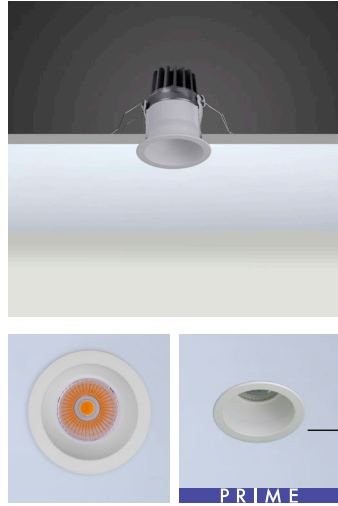

Product Specification / Ürün Özellikleri

Installation Type : Recessed

Body and Heatsink : Aluminium Injection Body and Heatsink

Glass Options : Tempered (Standard) / Frosted

Body Color : Electrostatic Powder Coating

Led : Samsung

Driver : Tridonic / Philips / Osram / Eaglerise

Beam Options : 23° / 37° / 51°

Protection Type : IP44 / IP65

Hole Size : Ø68mm

Dimming Options : Phase-Cut / 1-10 V / DALI

Product Dimensions : H:94mm W:77mm

Montaj Tipi : Sıva Altı

Gövde ve Soğutucu : Alüminyum Enjeksiyon Gövde ve Soğutucu

Cam Çeşitleri : Temperli (Standart) / Buzlu

Gövde Rengi : Elektrostatik Toz Boya

Led : Samsung

Sürücü : Tridonic / Philips / Osram / Eaglerise

Açı Seçenekleri : 23° / 37° / 51°

Koruma Sınıfı : IP44 / IP65

Delik Çapı : Ø68mm

Dim Opsiyonları : Triak / 1-10 V / DALI

Ürün Ölçüleri : Y:94mm G:77mm