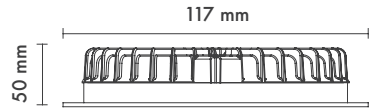

3000K Lumen	4000K Lumen	5000K Lumen	mA	Watt	CRI
Samsung Cob Led	710 lm	770 lm	830 lm	180	7 Watt	>80
Samsung Cob Led	1010 lm	1070 lm	1130 lm	250	10 Watt	>80