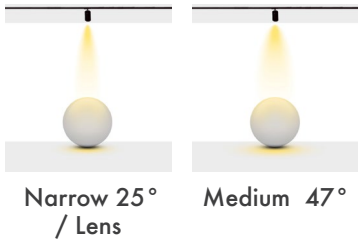

Beam Informations And Technicals / Teknik ve Açısıl Bilgiler

	3000K Lumen	4000K Lumen	5000K Lumen	mA	Watt	CRI
Samsung Cob Led	710 lm	770 lm	830 lm	180	7 Watt	>80
Samsung Cob Led	1010 lm	1070 lm	1130 lm	250	10 Watt	>80