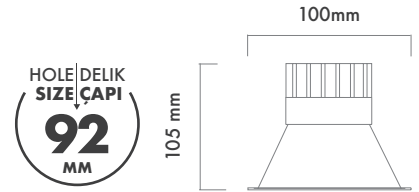

Beam Informations And Technicals / Teknik ve Açısıl Bilgiler

	3000K Lumen	4000K Lumen	5000K Lumen	mA	Watt	CRI
Samsung Cob Led	710 lm	770 lm	830 lm	180	7 Watt	>80
Samsung Cob Led	1010 lm	1070 lm	1130 lm	250	10 Watt	>80