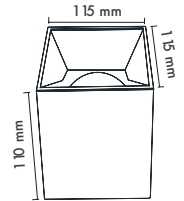

Beam Informations And Technicals / Teknik ve Açısıl Bilgiler

	3000K Lumen	4000K Lumen	5000K Lumen	mA	Watt	CRI
Samsung Cob Led	710 lm	770 lm	830 lm	180	7 Watt	>80
Samsung Cob Led	1010 lm	1070 lm	1130 lm	250	10 Watt	>80
Samsung Cob Led	1600 lm	1650 lm	1700 lm	350	15 Watt	>80