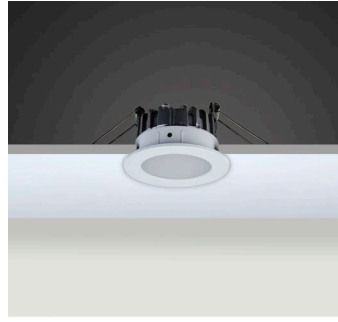

Product Specification / Ürün Özellikleri

Installation Type : Recessed

Body and Heatsink : Aluminium Injection Body and Heatsink

Diffuser Options : Opal Polystyren / Opal PMMA (Fire-Proof) / Microprismatic (3D)

Body Color : Electrostatic Powder Coating

Led : Osram

Driver : Tridonic / Philips / Osram / Eaglerise

Protection Type : IP20 / IP44

Hole Size : Ø70mm

Dimming Options : Phase-Cut / 1-10 V / DALI

Product Dimensions : H:45mm W:80mm

Montaj Tipi : Sıva Altı

Gövde ve Soğutucu : Alüminyum Enjeksiyon Gövde ve Soğutucu

Difüzör Çeşitler : Opal Polistiren / Opal PMMA (Alev Almaz) / Mikroprizmatik (3B)

Gövde Rengi : Elektrostatik Toz Boya

Led : Osram

Sürücü : Tridonic / Philips / Osram / Eaglerise

Koruma Sınıfı : IP20 / IP44

Delik Çapı : Ø70mm

Dim Opsiyonları : Triak / 1-10 V / DALI

Ürün Ölçüleri : Y:45mm G:80mm