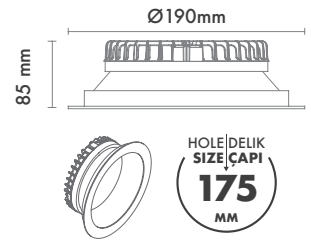

Beam Informations And Technicals / Teknik ve Açısal Bilgiler

	3000K Lumen	4000K Lumen	5000K Lumen	mA	Watt	CRI
Osram	1000 lm	1050 lm	1100 lm	350	10 Watt	>85