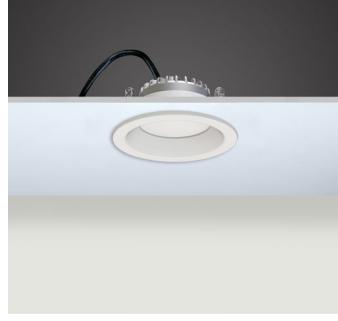

Product Specification / Ürün Özellikleri

Installation Type : Recessed

Body and Heatsink : Aluminium Injection Body and Heatsink

Diffuser Options : Opal Polystyren / Opal PMMA (Fire-Proof) / Microprismatic (3D)

Body Color : Electrostatic Powder Coating

Led : Osram

Driver : Tridonic / Philips / Osram / Eaglerise

Protection Type : IP54 / IP65

Hole Size : Ø95mm

Dimming Options : Phase-Cut / 1-10 V / DALI

Product Dimensions : H:55mm W:112mm

Montaj Tipi : Sıva Altı

Gövde ve Soğutucu : Alüminyum Enjeksiyon Gövde ve Soğutucu

Difüzör Çeşitler : Opal Polistiren / Opal PMMA (Alev Almaz) / Mikroprizmatik (3B)

Gövde Rengi : Elektrostatik Toz Boya

Led : Osram

Sürücü : Tridonic / Philips / Osram / Eaglerise

Koruma Sınıfı : IP54 / IP65

Delik Çapı : Ø95mm

Dim Opsiyonları : Triak / 1-10 V / DALI

Ürün Ölçüleri : Y:55mm G:112mm