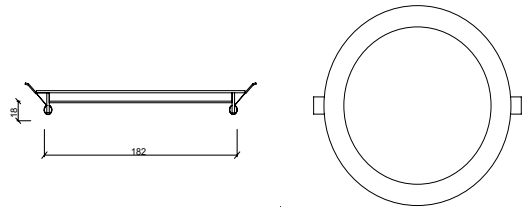

Beam Informations And Technicals / Teknik ve Açısıl Bilgiler