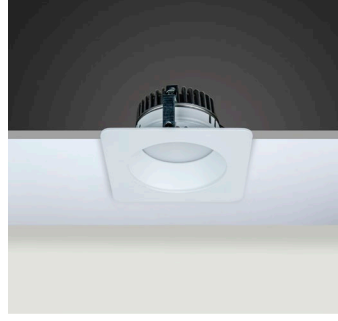

*For more page : 596
*Diğer renkler : 596

Product Specification / Ürün Özellikleri

Installation Type : Recessed

Body and Heatsink : Aluminium Injection Body and Heatsink

Diffuser Options : Opal Polystyren / Opal PMMA (Fire-Proof) / Microprismatic (3D)