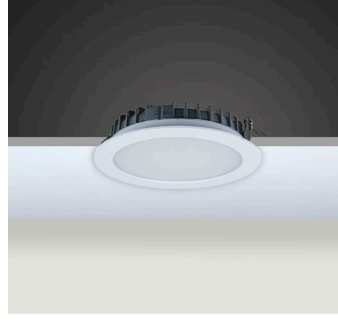

Product Specification / Ürün Özellikleri

Installation Type : Recessed

Body and Heatsink : Aluminium Injection Body and Heatsink

Diffuser Options : Opal Polystyren / Opal PMMA (Fire-Proof) / Microprismatic (3D)

Body Color : Electrostatic Powder Coating

Led : Osram

Driver : Tridonic / Philips / Osram / Eaglerise

Protection Type : IP20 / IP44

Hole Size : Ø158mm

Dimming Options : Phase-Cut / 1-10 V / DALI

Product Dimensions : H:45mm W:173mm

Montaj Tipi : Sıva Altı

Gövde ve Soğutucu : Alüminyum Enjeksiyon Gövde ve Soğutucu

Difüzör Çeşitler : Opal Polistiren / Opal PMMA (Alev Almaz) / Mikroprizmatik (3B)

Gövde Rengi : Elektrostatik Toz Boya

Led : Osram

Sürücü : Tridonic / Philips / Osram / Eaglerise

Koruma Sınıfı : IP20 / IP44

Delik Çapı : Ø158mm

Dim Opsiyonları : Triak / 1-10 V / DALI

Ürün Ölçüleri : Y:45mm G:173mm