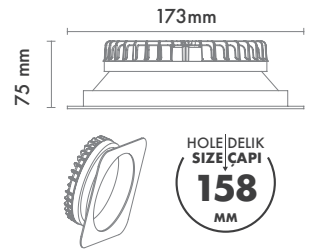

Beam Informations And Technicals / Teknik ve Açısıl Bilgiler

	3000K Lumen	4000K Lumen	5000K Lumen	mA	Watt	CRI
Osram	1000 lm	1050 lm	1100 lm	350	10 Watt	>85