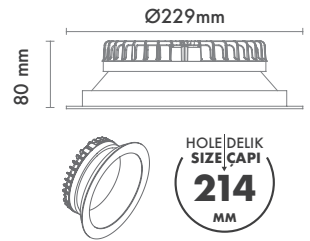

Beam Informations And Technicals / Teknik ve Açısıl Bilgiler

	3000K Lumen	4000K Lumen	5000K Lumen	mA	Watt	CRI
Osram	2310 lm	2415 lm	2520 lm	350	21 Watt	>85
Osram	3371 lm	3525 lm	3678 lm	500	30 Watt	>85