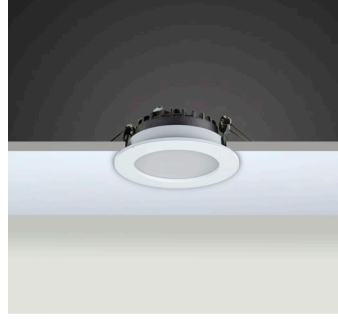

Product Specification / Ürün Özellikleri

Installation Type : Recessed

Body and Heatsink : Aluminium Injection Body and Heatsink

Diffuser Options : Opal Polystyren / Opal PMMA (Fire-Proof) / Microprismatic (3D)

Body Color : Electrostatic Powder Coating

Led : Osram

Driver : Tridonic / Philips / Osram / Eaglerise

Protection Type : IP20 / IP44

Hole Size : Ø85mm

Dimming Options : Phase-Cut / 1-10 V / DALI

Product Dimensions : H:45mm W:95mm

Montaj Tipi : Sıva Altı

Gövde ve Soğutucu : Alüminyum Enjeksiyon Gövde ve Soğutucu

Difüzör Çeşitler : Opal Polistiren / Opal PMMA (Alev Almaz) / Mikroprizmatik (3B)

Gövde Rengi : Elektrostatik Toz Boya

Led : Osram

Sürücü : Tridonic / Philips / Osram / Eaglerise

Koruma Sınıfı : IP20 / IP44

Delik Çapı : Ø85mm

Dim Opsiyonları : Triak / 1-10 V / DALI

Ürün Ölçüleri : Y:45mm G:95mm