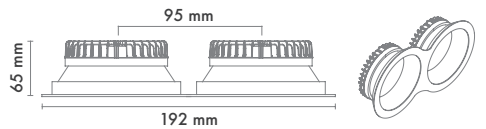

Product Specification / Ürün Özellikleri

Installation Type : Recessed

Body and Heatsink : Aluminium Injection Body and Heatsink

Diffuser Options : Opal Polystyren / Opal PMMA (Fire-Proof) / Microprismatic (3D)

Body Color : Electrostatic Powder Coating

Led : Osram

Driver : Tridonic / Philips / Osram / Eaglerise

Protection Type : IP20 / IP44

Hole Size : Ø85mm x2

Dimming Options : Phase-Cut / 1-10 V / DALI

Product Dimensions : H:65mm W:192mm

Montaj Tipi : Sıva Altı

Gövde ve Soğutucu : Alüminyum Enjeksiyon Gövde ve Soğutucu

Difüzör Çeşitler : Opal Polistiren / Opal PMMA (Alev Almaz) / Mikroprizmatik (3B)

Gövde Rengi : Elektrostatik Toz Boya

Led : Osram

Sürücü : Tridonic / Philips / Osram / Eaglerise

Koruma Sınıfı : IP20 / IP44

Delik Çapı : Ø85mm x2

Dim Opsiyonları : Triak / 1-10 V / DALI

Ürün Ölçüleri : Y:65mm G:192mm

Beam Informations And Technicals / Teknik ve Açısıl Bilgiler

95°

	3000K Lumen	4000K Lumen	5000K Lumen	mA	Watt	CRI
Osram	1080 lm	1140 lm	1200 lm	350	12 Watt	>85

Available Finishes
Uygulama Renkleri

● Textured White
Ral 9016

● Textured Grey
Ral 9006

● Textured Black
Ral 9005

*For more page : 596
*Diğer renkler : 596