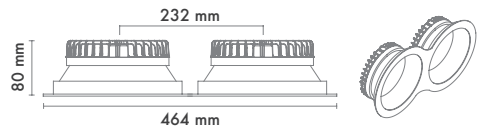

Beam Informations And Technicals / Teknik ve Açısıl Bilgiler