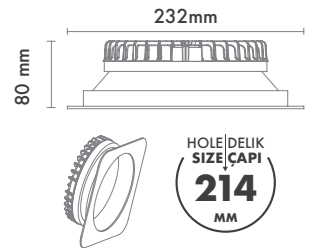

Beam Informations And Technicals / Teknik ve Açısıl Bilgiler

	3000K Lumen	4000K Lumen	5000K Lumen	mA	Watt	CRI
Osram	2310 lm	2415 lm	2520 lm	350	21 Watt	>85
Osram	3371 lm	3525 lm	3678 lm	500	30 Watt	>85