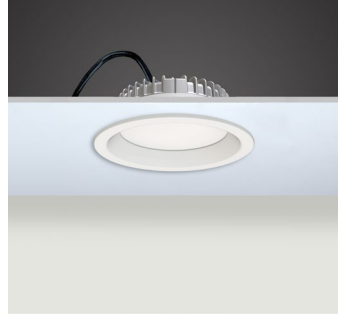

*For more page : 596
*Diğer renkler : 596

Product Specification / Ürün Özellikleri

Installation Type : Recessed

Body and Heatsink : Aluminium Injection Body and Heatsink

Diffuser Options : Opal Polystyren / Opal PMMA (Fire-Proof) / Microprismatic (3D)