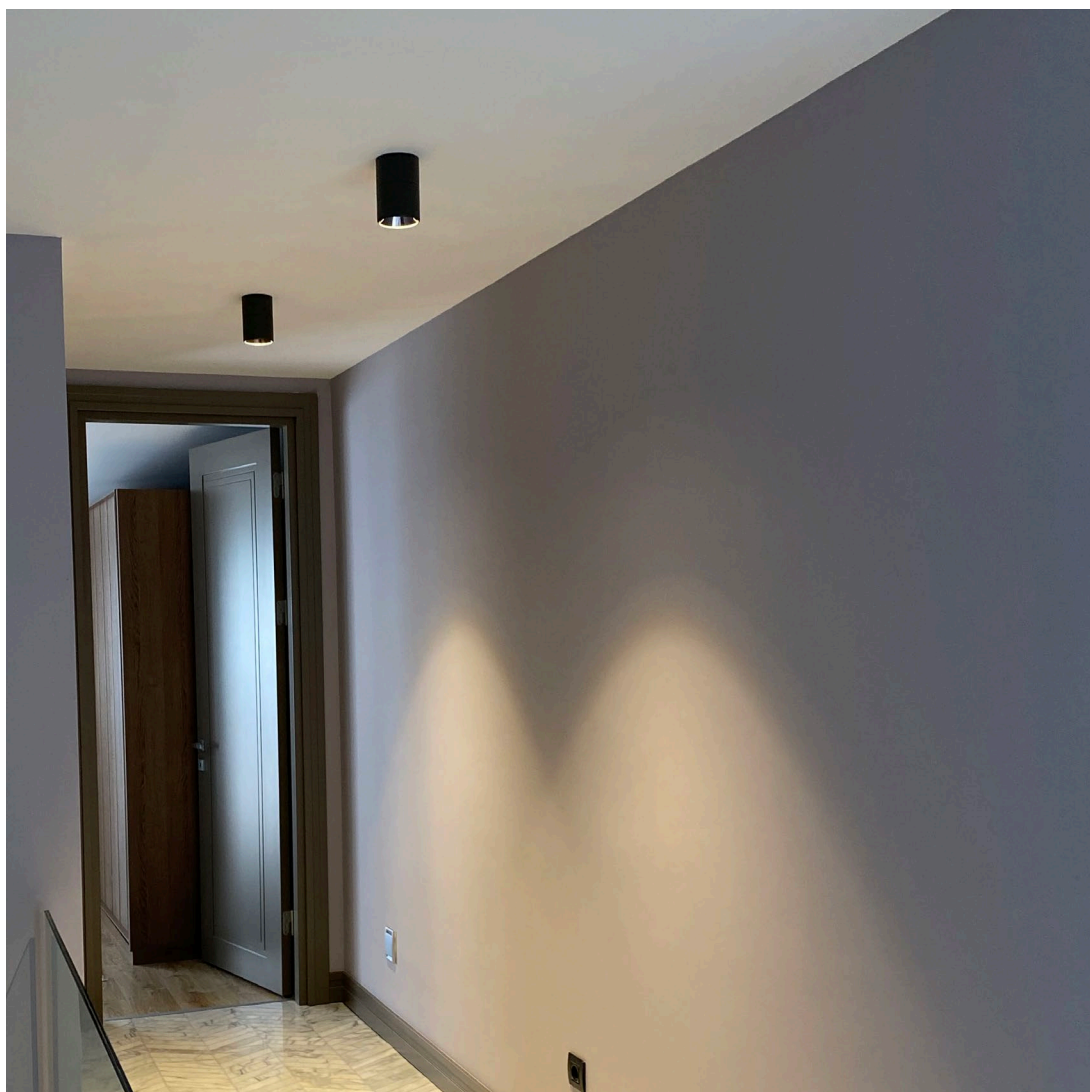

SPECTRAL FAMILY

With its low height, curved design, high-quality components, screwless outlook, Spectral products will offer you a joyful journey to find what you desire while decorating your space.

Best in class surface mounted general lighting with an aluminum extrusion body. The favored family group in the surface mounted general lighting category in the all areas. The best in its category with its high efficient power led and **50,000+** lifetime driver.