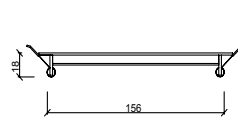

Product Specification / Ürün Özellikleri

Installation Type : Recessed

Body and Heatsink : Aluminium Injection Body and Heatsink

Diffuser Options : Opal Polystyren / Opal PMMA (Fire-Proof) / Microprismatic (3D)

Body Color : Electrostatic Powder Coating

Led : Osram

Driver : Metsan / Eaglerise / Tridonic

Protection Type : IP20

Hole Size : Ø160mm

Input Voltage : AC 85~265 Volt

Dimming Options : Phase-Cut / 1-10 V / DALI

Product Dimensions : H:20mm W:174mm

Montaj Tipi : Sıva Altı

Gövde ve Soğutucu : Alüminyum Enjeksiyon ve Soğutucu

Difüzör Çeşitler : Opal Polisitren / Opal PMMA (Alev Almaz) / Mikroprizmatik (3B)

Gövde Rengi : Elektrostatik Toz Boya

Led : Osram

Sürücü : Metsan / Eaglerise / Tridonic

Koruma Sınıfı : IP20

Delik Çapı : Ø160mm

Giriş Voltaj : AC 85~265 Volt

Dim Opsiyonları : Triak / 1-10 V / DALI

Ürün Ölçüleri : Y:20mm G:174mm

Beam Informations And Technicals / Teknik ve Açısıl Bilgiler

110°

	3000K Lumen	4000K Lumen	6500K Lumen	Watt	CRI
Osram	850 lm	920 lm	1000 lm	12 Watt	>80