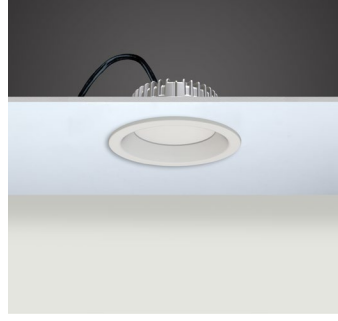

*For more page : 596
*Diğer renkler : 596

Product Specification / Ürün Özellikleri

Installation Type : Recessed

Body and Heatsink : Aluminium Injection Body and Heatsink

Diffuser Options : Opal Polystyren / Opal PMMA (Fire-Proof) / Microprismatic (3D)