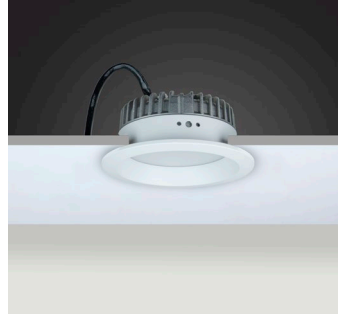

Product Specification / Ürün Özellikleri

Installation Type : Recessed

Body and Heatsink : Aluminium Injection Body and Heatsink

Diffuser Options : Opal Polystyren / Opal PMMA (Fire-Proof) / Microprismatic (3D)

Body Color : Electrostatic Powder Coating

Led : Osram

Driver : Tridonic / Philips / Osram / Eaglerise

Protection Type : IP54 / IP65

Hole Size : Ø105mm

Dimming Options : Phase-Cut / 1-10 V / DALI

Product Dimensions : H:55mm W:117mm

Montaj Tipi : Sıva Altı

Gövde ve Soğutucu : Alüminyum Enjeksiyon Gövde ve Soğutucu

Difüzör Çeşitler : Opal Polistiren / Opal PMMA (Alev Almaz) / Mikroprizmatik (3B)

Gövde Rengi : Elektrostatik Toz Boya

Led : Osram

Sürücü : Tridonic / Philips / Osram / Eaglerise

Koruma Sınıfı : IP54 / IP65

Delik Çapı : Ø105mm

Dim Opsiyonları : Triak / 1-10 V / DALI

Ürün Ölçüleri : Y:55mm G:117mm