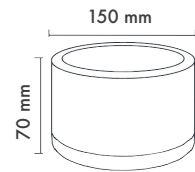

Beam Informations And Technicals / Teknik ve Açısıl Bilgiler