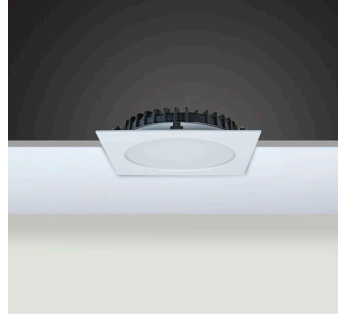

● Textured Grey
Ral 9006

● Textured Black
Ral 9005

*For more page : 596
*Diğer renkler : 596

Product Specification / Ürün Özellikleri

Installation Type : Recessed

Body and Heatsink : Aluminium Body and Heatsink