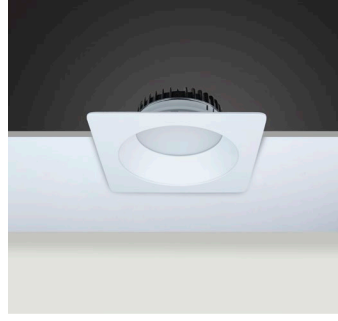

*For more page : 596
*Diğer renkler : 596

Product Specification / Ürün Özellikleri

Installation Type : Recessed

Body and Heatsink : Aluminium Injection Body and Heatsink

Diffuser Options : Opal Polystyren / Opal PMMA (Fire-Proof) / Microprismatic (3D)