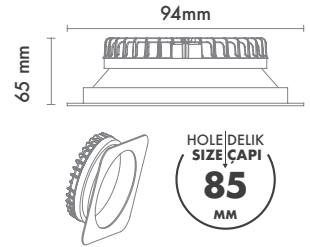

Beam Informations And Technicals / Teknik ve Açısıl Bilgiler

	3000K Lumen	4000K Lumen	5000K Lumen	mA	Watt	CRI
Osram	540 lm	570 lm	600 lm	350	6 Watt	>85