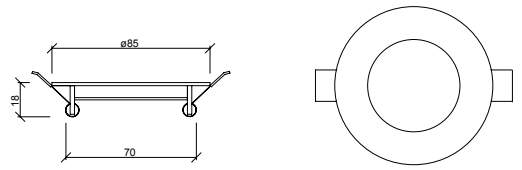

Beam Informations And Technicals / Teknik ve Açısıl Bilgiler

110°