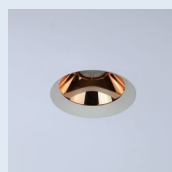

Reflecto Round 90 Trimless
Trimless Spotlight

P: 143