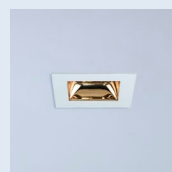

Reflecto Square 70
Recessed Spotlight

P: 144

FAMILY NAME: REFLECTO

Reflecto Round Surface 70
Surface Mounted Spotlight

P: 145

Reflecto Round Surface 90
Surface Mounted Spotlight

P: 146

Reflecto Round Surface 100
Surface Mounted Spotlight