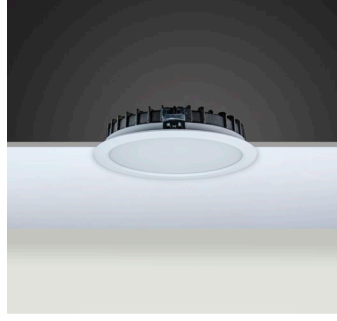

*For more page : 596
*Diğer renkler : 596

Product Specification / Ürün Özellikleri

Installation Type : Recessed

Body and Heatsink : Aluminium Injection Body and Heatsink

Diffuser Options : Opal Polystyren / Opal PMMA (Fire-Proof) / Microprismatic (3D)