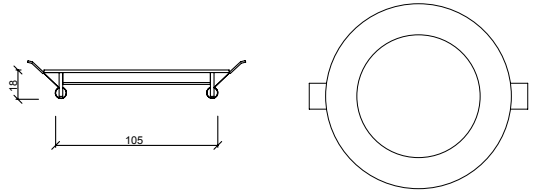

Beam Informations And Technicals / Teknik ve Açısıl Bilgiler

110°