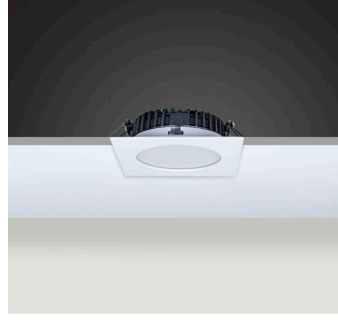

Product Specification / Ürün Özellikleri

Installation Type : Recessed

Body and Heatsink : Aluminium Body and Heatsink

Diffuser Options : Opal Polystyren / Opal PMMA (Fire-Proof) / Microprismatic (3D)

Body Color : Electrostatic Powder Coating

Led : Osram

Driver : Tridonic / Philips / Osram / Eaglerise

Protection Type : IP20 / IP44

Hole Size : Ø105mm

Dimming Options : Phase-Cut / 1-10 V / DALI

Product Dimensions : H:45mm W:117mm

Montaj Tipi : Sıva Altı

Gövde ve Soğutucu : Alüminyum Gövde ve Soğutucu

Difüzör Çeşitler : Opal Polistiren / Opal PMMA (Alev Almaz) / Mikroprizmatik (3B)

Gövde Rengi : Elektrostatik Toz Boya

Led : Osram

Sürücü : Tridonic / Philips / Osram / Eaglerise

Koruma Sınıfı : IP20 / IP44

Delik Çapı : Ø105mm

Dim Opsiyonları : Triak / 1-10 V / DALI

Ürün Ölçüleri : Y:45mm G:117mm