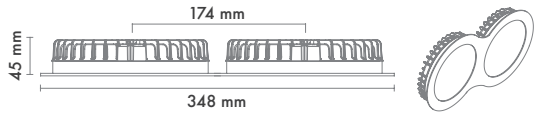

Product Specification / Ürün Özellikleri

Installation Type : Recessed

Body and Heatsink : Aluminium Injection Body and Heatsink

Diffuser Options : Opal Polystyren / Opal PMMA (Fire-Proof) / Microprismatic (3D)

Body Color : Electrostatic Powder Coating

Led : Osram

Driver : Tridonic / Philips / Osram / Eaglerise

Protection Type : IP20 / IP44

Hole Size : Ø158mm x2

Dimming Options : Phase-Cut / 1-10 V / DALI

Product Dimensions : H:45mm W:348mm

Montaj Tipi : Sıva Altı

Gövde ve Soğutucu : Alüminyum Enjeksiyon Gövde ve Soğutucu

Difüzör Çeşitler : Opal Polistiren / Opal PMMA (Alev Almaz) / Mikroprizmatik (3B)

Gövde Rengi : Elektrostatik Toz Boya

Led : Osram

Sürücü : Tridonic / Philips / Osram / Eaglerise

Koruma Sınıfı : IP20 / IP44

Delik Çapı : Ø158mm x2

Dim Opsiyonları : Triak / 1-10 V / DALI

Ürün Ölçüleri : Y:45mm G:348mm

Beam Informations And Technicals / Teknik ve Açısıl Bilgiler

105°

	3000K Lumen	4000K Lumen	5000K Lumen	mA	Watt	CRI
Osram	3520 lm	3680 lm	3840 lm	350	32 Watt	>85

Available Finishes
Uygulama Renkleri

● Textured White
Ral 9016

● Textured Grey
Ral 9006

● Textured Black
Ral 9005

*For more page : 596
*Diğer renkler : 596