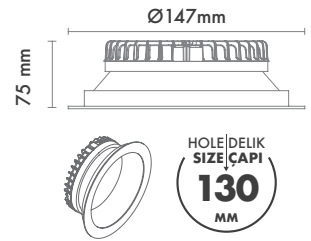

Beam Informations And Technicals / Teknik ve Açısıl Bilgiler

	3000K Lumen	4000K Lumen	5000K Lumen	mA	Watt	CRI
Osram	720 lm	760 lm	800 lm	350	8 Watt	>85