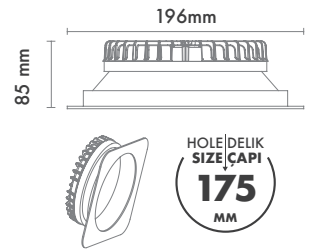

Beam Informations And Technicals / Teknik ve Açısıl Bilgiler

	3000K Lumen	4000K Lumen	5000K Lumen	mA	Watt	CRI
Osram	1000 lm	1050 lm	1100 lm	350	10 Watt	>85