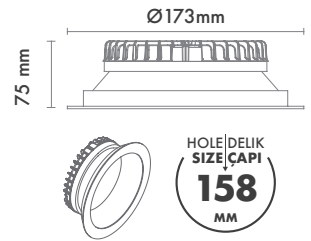

3000K Lumen	4000K Lumen	5000K Lumen	mA	Watt	CRI
Osram	1000 lm	1050 lm	1100 lm	350	10 Watt	>85