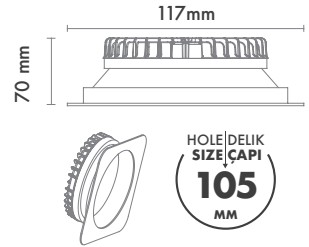

Beam Informations And Technicals / Teknik ve Açısıl Bilgiler

	3000K Lumen	4000K Lumen	5000K Lumen	mA	Watt	CRI
Osram	540 lm	570 lm	600 lm	350	6 Watt	>85