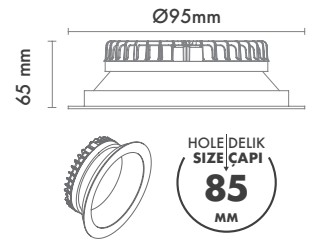

Beam Informations And Technicals / Teknik ve Açısıl Bilgiler

	3000K Lumen	4000K Lumen	5000K Lumen	mA	Watt	CRI
Osram	540 lm	570 lm	600 lm	350	6 Watt	>85