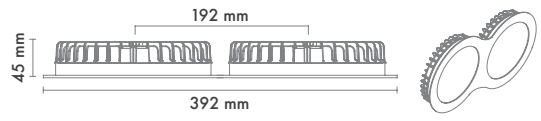

Beam Informations And Technicals / Teknik ve Açılal Bilgiler