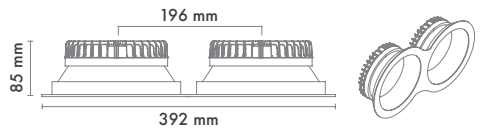

HOLE|DELİK
SIZE|ÇAPI
175x2
MM

	3000K Lumen	4000K Lumen	5000K Lumen	mA	Watt	CRI
Osram	2000 lm	2100 lm	2200 lm	350	20 Watt	>85