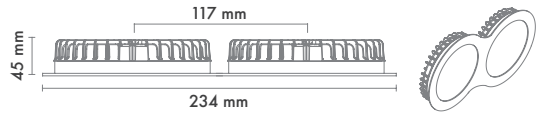

Product Specification / Ürün Özellikleri

Installation Type : Recessed

Body and Heatsink : Aluminium Injection Body and Heatsink

Diffuser Options : Opal Polystyren / Opal PMMA (Fire-Proof) / Microprismatic (3D)

Body Color : Electrostatic Powder Coating

Led : Osram

Driver : Tridonic / Philips / Osram / Eaglerise

Protection Type : IP20 / IP44

Hole Size : Ø105mm x2

Dimming Options : Phase-Cut / 1-10 V / DALI

Product Dimensions : H:45mm W:234mm

Montaj Tipi : Sıva Altı

Gövde ve Soğutucu : Alüminyum Enjeksiyon Gövde ve Soğutucu

Difüzör Çeşitler : Opal Polistiren / Opal PMMA (Alev Almaz) / Mikroprizmatik (3B)

Gövde Rengi : Elektrostatik Toz Boya

Led : Osram

Sürücü : Tridonic / Philips / Osram / Eaglerise

Koruma Sınıfı : IP20 / IP44

Delik Çapı : Ø105mm x2

Dim Opsiyonları : Triak / 1-10 V / DALI

Ürün Ölçüleri : Y:45mm G:234mm

Beam Informations And Technicals / Teknik ve Açısıl Bilgiler

105°

	3000K Lumen	4000K Lumen	5000K Lumen	mA	Watt	CRI
Osram	1440 lm	1520 lm	1600 lm	350	16 Watt	>85

Available Finishes
Uygulama Renkleri

● Textured White
Ral 9016

● Textured Grey
Ral 9006

● Textured Black
Ral 9005

*For more page : 596
*Diğer renkler : 596