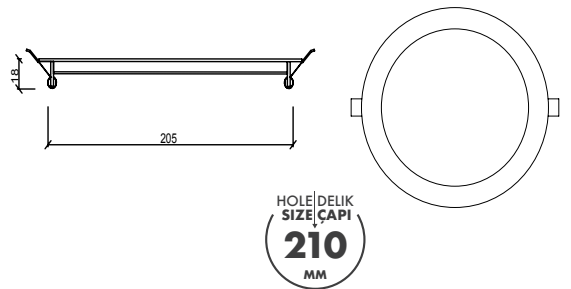

Beam Informations And Technicals / Teknik ve Açısıl Bilgiler

110°