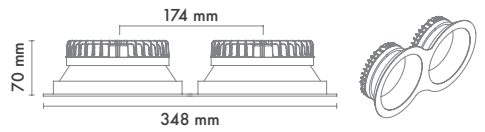

Beam Informations And Technicals / Teknik ve Açısıl Bilgiler