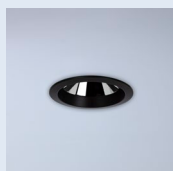

Reflecto Round 90
Recessed Spotlight

P: 137