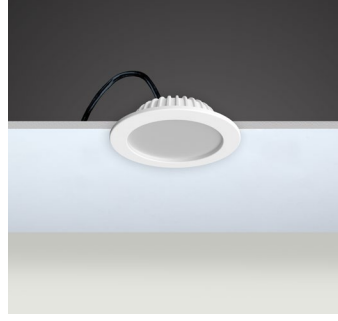

Product Specification / Ürün Özellikleri

Installation Type : Recessed

Body and Heatsink : Aluminium Injection Body and Heatsink

Diffuser Options : Opal Polystyren / Opal PMMA (Fire-Proof) / Microprismatic (3D)

Body Color : Electrostatic Powder Coating

Led : Osram

Driver : Tridonic / Philips / Osram / Eaglerise

Protection Type : IP20 / IP44

Hole Size : Ø90mm

Dimming Options : Phase-Cut / 1-10 V / DALI

Product Dimensions : H:35mm W:106mm

Montaj Tipi : Sıva Altı

Gövde ve Soğutucu : Alüminyum Enjeksiyon Gövde ve Soğutucu

Difüzör Çeşitler : Opal Polistiren / Opal PMMA (Alev Almaz) / Mikroprizmatik (3B)

Gövde Rengi : Elektrostatik Toz Boya

Led : Osram

Sürücü : Tridonic / Philips / Osram / Eaglerise

Koruma Sınıfı : IP20 / IP44

Delik Çapı : Ø90mm

Dim Opsiyonları : Triak / 1-10 V / DALI

Ürün Ölçüleri : Y:35mm G:106mm