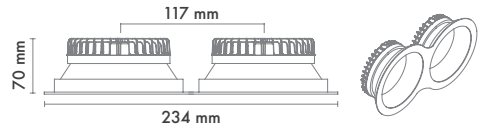

Beam Informations And Technicals / Teknik ve Açısıl Bilgiler