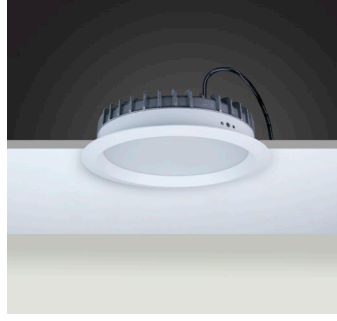

*For more page : 596
*Diğer renkler : 596

Product Specification / Ürün Özellikleri

Installation Type : Recessed

Body and Heatsink : Aluminium Injection Body and Heatsink

Diffuser Options : Opal Polystyren / Opal PMMA (Fire-Proof) / Microprismatic (3D)