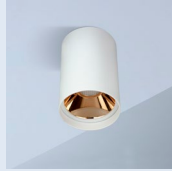

Reflecto Square 70
Recessed Spotlight

P: 144

FAMILY NAME: REFLECTO

Reflecto Round Surface 70
Surface Mounted Spotlight

P: 145

Reflecto Round Surface 90
Surface Mounted Spotlight

P: 146

Reflecto Round Surface 100
Surface Mounted Spotlight