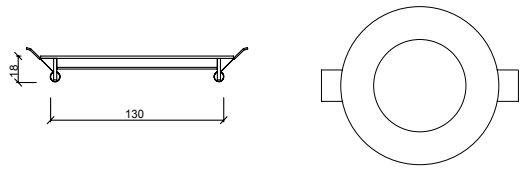

Beam Informations And Technicals / Teknik ve Açısıl Bilgiler

110°