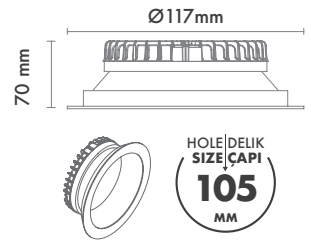

3000K Lumen	4000K Lumen	5000K Lumen	mA	Watt	CRI
Osram	540 lm	570 lm	600 lm	350	6 Watt	>85