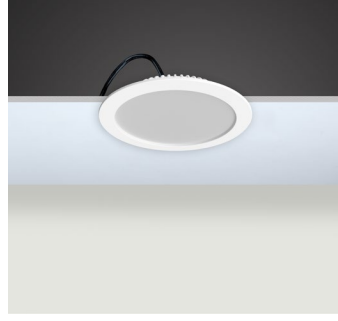

*For more page : 596
*Diğer renkler : 596

Product Specification / Ürün Özellikleri

Installation Type : Recessed

Body and Heatsink : Aluminium Injection Body and Heatsink

Diffuser Options : Opal Polystyren / Opal PMMA (Fire-Proof) / Microprismatic (3D)