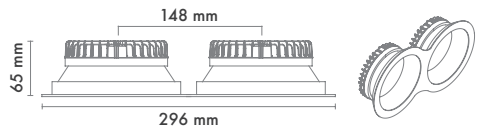

HOLE|DELİK
SIZE|ÇAPI
130x2
MM

	3000K Lumen	4000K Lumen	5000K Lumen	mA	Watt	CRI
Osram	1440 lm	1520 lm	1600 lm	350	16 Watt	>85