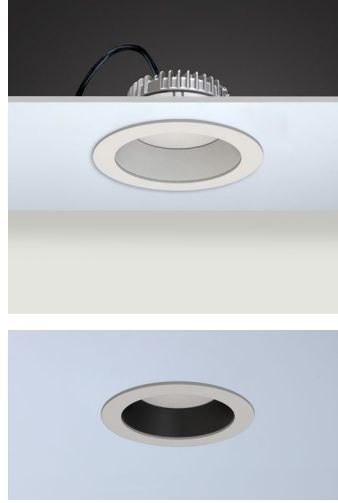

*For more page : 596
*Diğer renkler : 596

Product Specification / Ürün Özellikleri

Installation Type : Recessed

Body and Heatsink : Aluminium Injection Body and Heatsink

Diffuser Options : Opal Polystyren / Opal PMMA (Fire-Proof) / Microprismatic (3D)