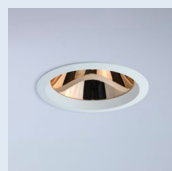

Reflecto Round 110
Recessed Spotlight

P: 139