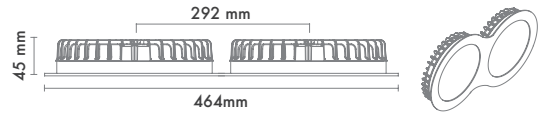

Product Specification / Ürün Özellikleri

Installation Type : Recessed

Body and Heatsink : Aluminium Injection Body and Heatsink

Diffuser Options : Opal Polystyren / Opal PMMA (Fire-Proof) / Microprismatic (3D)

Body Color : Electrostatic Powder Coating

Led : Osram

Driver : Tridonic / Philips / Osram / Eaglerise

Protection Type : IP20 / IP44

Hole Size : Ø214mm x2

Dimming Options : Phase-Cut / 1-10 V / DALI

Product Dimensions : H:45mm W:464mm

Montaj Tipi : Sıva Altı

Gövde ve Soğutucu : Alüminyum Enjeksiyon Gövde ve Soğutucu

Difüzör Çeşitler : Opal Polistiren / Opal PMMA (Alev Almaz) / Mikroprizmatik (3B)

Gövde Rengi : Elektrostatik Toz Boya

Led : Osram

Sürücü : Tridonic / Philips / Osram / Eaglerise

Koruma Sınıfı : IP20 / IP44

Delik Çapı : Ø214mm x2

Dim Opsiyonları : Triak / 1-10 V / DALI

Ürün Ölçüleri : Y:45mm G:464mm

Beam Informations And Technicals / Teknik ve Açısıl Bilgiler

110°

	3000K Lumen	4000K Lumen	5000K Lumen	mA	Watt	CRI
Osram	5170 lm	5406 lm	5640 lm	350	46 Watt	>85
Osram	6742 lm	7050 lm	7356 lm	500	60 Watt	>85

Available Finishes
Uygulama Renkleri

● Textured White
Ral 9016

● Textured Grey
Ral 9006

● Textured Black
Ral 9005

*For more page : 596
*Diğer renkler : 596