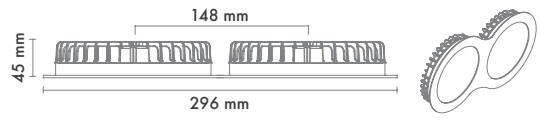

Beam Informations And Technicals / Teknik ve Açısıl Bilgiler