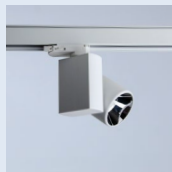

Reflecto Track 10
Track Spotlight

P: 155