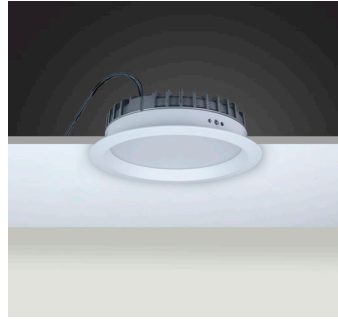

*For more page : 596
*Diğer renkler : 596

Product Specification / Ürün Özellikleri

Installation Type : Recessed

Body and Heatsink : Aluminium Injection Body and Heatsink

Diffuser Options : Opal Polystyren / Opal PMMA (Fire-Proof) / Microprismatic (3D)