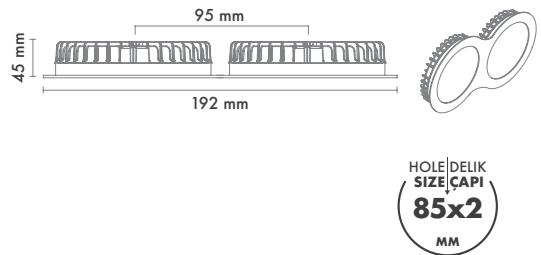

Beam Informations And Technicals / Teknik ve Açısıl Bilgiler