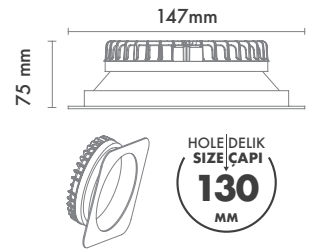

Beam Informations And Technicals / Teknik ve Açısıl Bilgiler

	3000K Lumen	4000K Lumen	5000K Lumen	mA	Watt	CRI
Osram	720 lm	760 lm	800 lm	350	8 Watt	>85