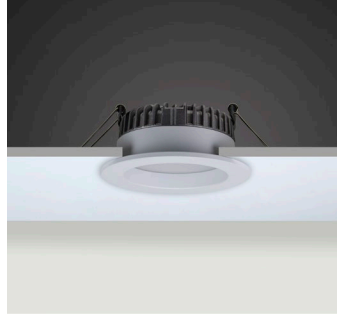

Product Specification / Ürün Özellikleri

Installation Type : Recessed

Body and Heatsink : Aluminium Injection Body and Heatsink

Diffuser Options : Opal Polystyren / Opal PMMA (Fire-Proof) / Microprismatic (3D)

Body Color : Electrostatic Powder Coating

Led : Osram

Driver : Tridonic / Philips / Osram / Eaglerise

Protection Type : IP54 / IP65

Hole Size : Ø85mm

Dimming Options : Phase-Cut / 1-10 V / DALI

Product Dimensions : H:55mm W:100mm

Montaj Tipi : Sıva Altı

Gövde ve Soğutucu : Alüminyum Enjeksiyon Gövde ve Soğutucu

Difüzör Çeşitler : Opal Polistiren / Opal PMMA (Alev Almaz) / Mikroprizmatik (3B)

Gövde Rengi : Elektrostatik Toz Boya

Led : Osram

Sürücü : Tridonic / Philips / Osram / Eaglerise

Koruma Sınıfı : IP54 / IP65

Delik Çapı : Ø85mm

Dim Opsiyonları : Triak / 1-10 V / DALI

Ürün Ölçüleri : Y:55mm G:100mm