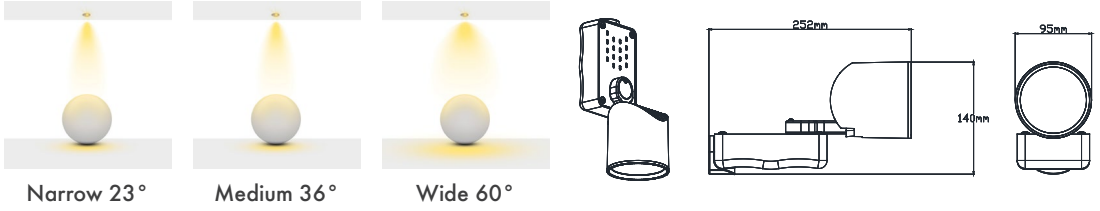

Beam Informations And Technicals / Teknik ve Açılabilir Bilgiler

	3000K Lumen	4000K Lumen	5000K Lumen	mA	Watt	CRI
Samsung Cob Led	2200 lm	2300 lm	2400 lm	500	20 Watt	>80
Samsung Cob Led	3500 lm	3600 lm	3700 lm	700	30 Watt	>80
Samsung Cob Led	2200 lm	2300 lm	2400 lm	500	20 Watt	>80
Samsung Cob Led	3500 lm	3600 lm	3700 lm	700	30 Watt	>80