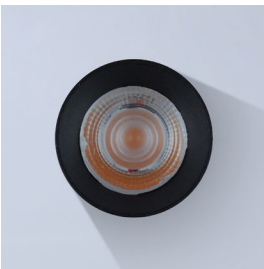

Available Finishes
Uygulama Renkleri

Textured White
Ral 9016

Textured Grey
Ral 9006

Textured Black
Ral 9005

*For more page : 596
*Diğer renkler : 596

▼ Aydınlatma kaynağı içeriğe dahil değildir, ayrıca satın alınmalıdır - Lamp / input source not included and must be ordered separately.