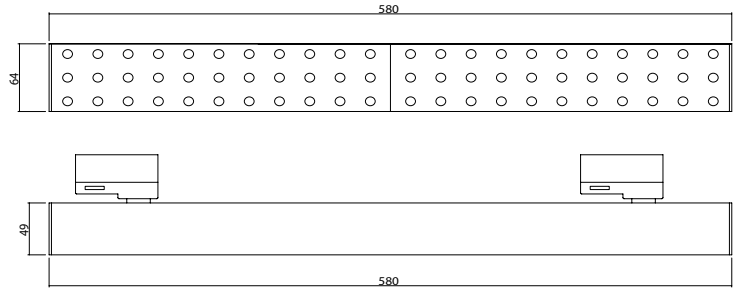

#### Beam Informations And Technicals / Teknik ve Açılabilir Bilgiler

30° / 60° /  
90°

Assymetric /  
Double Assymetric

Available Finishes  
Uygulama Renkleri

● Textured White  
Ral 9016

● Textured Grey  
Ral 9006