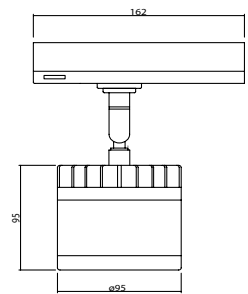

Product Specification / Ürün Özellikleri

Installation Type : Track Mounted

Body and Heatsink : Aluminium Extrusion Body and Aluminium Injeccion Heatsink

Glass Options : Tempered (Standard) / Frosted

Body Color : Electrostatic Powder Coating

Led : Samsung

Driver : Tridonic / Philips / Osram / Eaglerise

Beam Options : 28° / 40° / 74°

Protection Type : IP20

Socket Types : Triphase / DALI

Dimming Options : Phase-Cut / 1-10 V / DALI

Product Dimensions : L:110mm W: 90mm

Beam Informations And Technicals / Teknik ve Açısıl Bilgiler

Narrow 28°

Medium 40°

Wide 74°

Montaj Tipi : Raya Monte

Gövde ve Soğutucu : Alüminyum Ekstrüzyon Gövde ve Alüminyum Enjeksiyon Soğutucu

Cam Çeşitleri : Temperli (Standart) / Buzlu

Gövde Rengi : Elektrostatik Toz Boya

Led : Samsung

Sürücü : Tridonic / Philips / Osram / Eaglerise

Açı Seçenekleri : 28° / 40° / 74°

Koruma Sınıfı : IP20

Soket Tipleri : Trifaze / DALI

Dim Opsiyonları : Triak / 1-10 V / DALI

Ürün Ölçüleri : U:110mm G: 90mm

	3000K Lumen	4000K Lumen	5000K Lumen	mA	Watt	CRI
Samsung Cob Led	2200 lm	2300 lm	2400 lm	500	20 Watt	>80
Samsung Cob Led	3500 lm	3600 lm	3700 lm	700	30 Watt	>80
Samsung Cob Led	2200 lm	2300 lm	2400 lm	500	20 Watt	>80
Samsung Cob Led	3500 lm	3600 lm	3700 lm	700	30 Watt	>80

Available Finishes
Uygulama Renkleri

Textured White
Ral 9016

Textured Grey
Ral 9006

Textured Black
Ral 9005

*For more page : 596
*Diğer renkler : 596