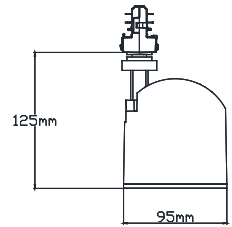

Beam Informations And Technicals / Teknik ve Açılabilir Bilgiler

	3000K Lumen	4000K Lumen	5000K Lumen	mA	Watt	CRI
Samsung Cob Led	2200 lm	2300 lm	2400 lm	500	20 Watt	>80
Samsung Cob Led	3500 lm	3600 lm	3700 lm	700	30 Watt	>80
Samsung Cob Led	2000 lm	2100 lm	2200 lm	500	20 Watt	>90
Samsung Cob Led	3000 lm	3100 lm	3200 lm	700	30 Watt	>90