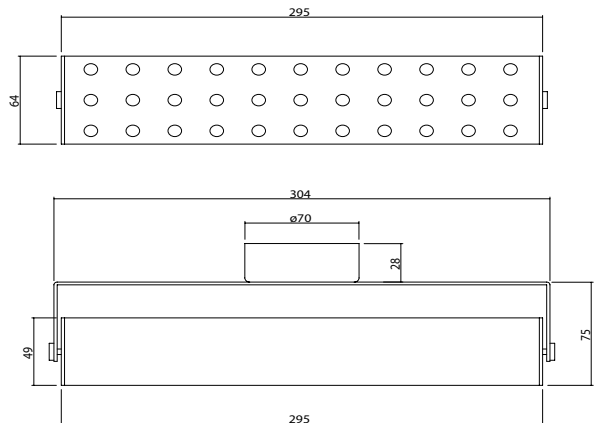

### Beam Informations And Technicals / Teknik ve Açılabilir Bilgiler

30° / 60° /  
90°

Assymetric /  
Double Assymetric

Available Finishes  
Uygulama Renkleri

● Textured White  
Ral 9016

● Textured Grey  
Ral 9006