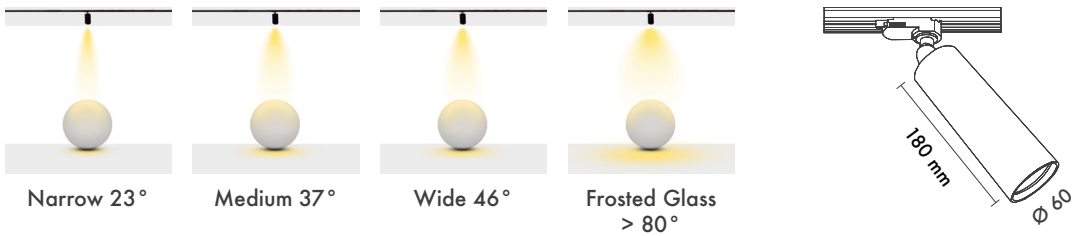

Beam Informations And Technicals / Teknik ve Açılal Bilgiler

	3000K Lumen	4000K Lumen	5000K Lumen	mA	Watt	*CRI
Samsung Cob Led	710 lm	770 lm	830 lm	180	7 Watt	>80
Samsung Cob Led	1010 lm	1070 lm	1130 lm	250	10 Watt	>80