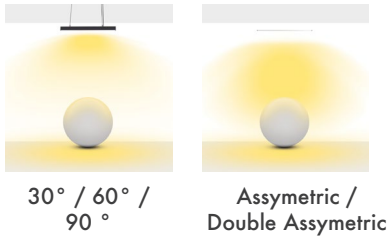

Beam Informations And Technicals / Teknik ve Açılabilir Bilgiler

Available Finishes
Uygulama Renkleri

● Textured White
Ral 9016

● Textured Grey
Ral 9006

● Textured Black
Ral 9005

*For more page : 596
*Diğer renkler : 596