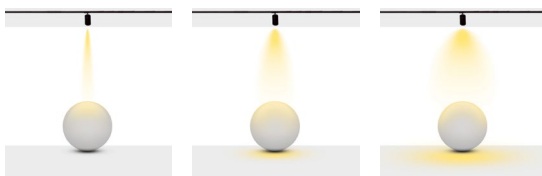

Beam Informations And Technicals / Teknik ve Açısıl Bilgiler

Narrow 28°

Medium 40°

Wide 74°