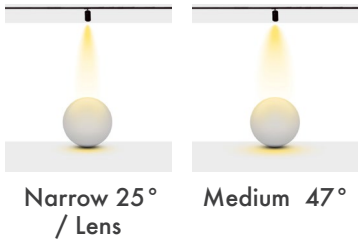

Beam Informations And Technicals / Teknik ve Açısıl Bilgiler

Narrow 25°
/ Lens

Medium 47°