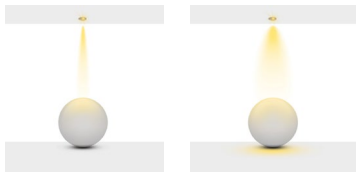

Narrow 19°

Medium 40°

	3000K Lumen	4000K Lumen	5000K Lumen	mA	Watt	CRI
Samsung Cob Led	2200 lm	2300 lm	2400 lm	500	20 Watt	>80
Samsung Cob Led	3500 lm	3600 lm	3700 lm	700	30 Watt	>80
Samsung Cob Led	2000 lm	2100 lm	2200 lm	500	20 Watt	>90
Samsung Cob Led	3000 lm	3100 lm	3200 lm	700	30 Watt	>90