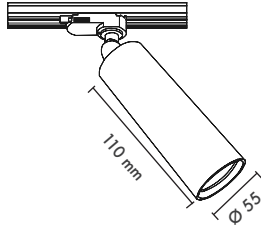

- Monophase - Triphase tracklight
- Changeable light source from front
- Aluminium extrusion body
- GU10 - M16 GU5.3 holder options
- Width: 60 mm
- Height: 125 mm

- Monofaze - Trifaze ray spot
- Önden değiştirilebilir ışık kaynağı
- Alüminyum ekstrüzyon gövde
- GU10 - M16 GU5.3 duy çeşitleri
- Genişlik: 60 mm
- Yükseklik: 125 mm