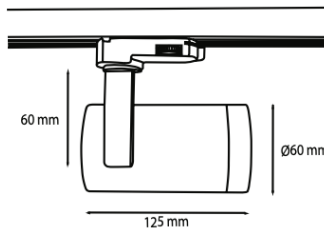

Available Finishes
Uygulama Renkleri

Textured White
Ral 9016

Textured Grey
Ral 9006

Textured Black
Ral 9005

*For more page : 596
*Diğer renkler : 596

▼ Aydınlatma kaynağı içeriğe dahil değildir, ayrıca satın alınmalıdır - Lamp / input source not included and must be ordered separately.