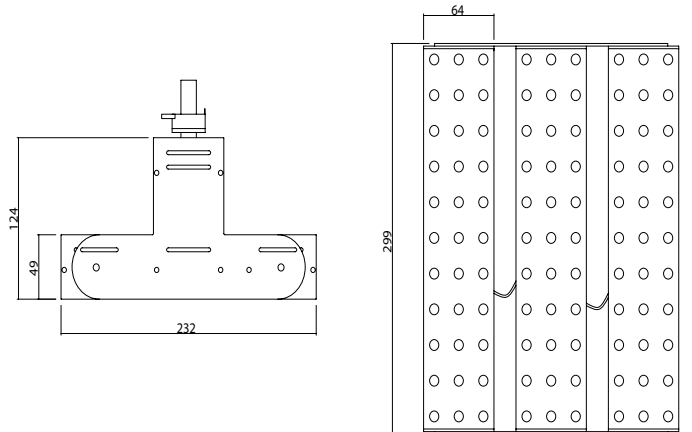

Beam Informations And Technicals / Teknik ve Açılabilir Bilgiler

Available Finishes
Uygulama Renkleri

● Textured White
Ral 9016

● Textured Grey
Ral 9006

● Textured Black
Ral 9005

*For more page : 596
*Diğer renkler : 596