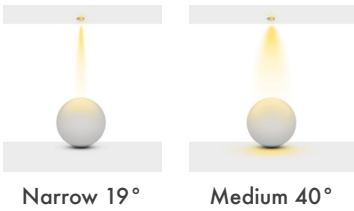

### Beam Informations And Technicals / Teknik ve Açılal Bilgiler

	3000K Lumen	4000K Lumen	5000K Lumen	mA	Watt	CRI
Samsung Cob Led	1010 lm	1070 lm	1130 lm	250	10 Watt	>80

\*P : 595

Available Finishes  
Uygulama Renkleri