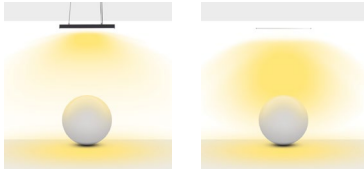

#### Beam Informations And Technicals / Teknik ve Açılabilir Bilgiler

30° / 60° /  
90°

Assymetric /  
Double Assymetric

Available Finishes  
Uygulama Renkleri

● Textured White  
Ral 9016

● Textured Grey  
Ral 9006