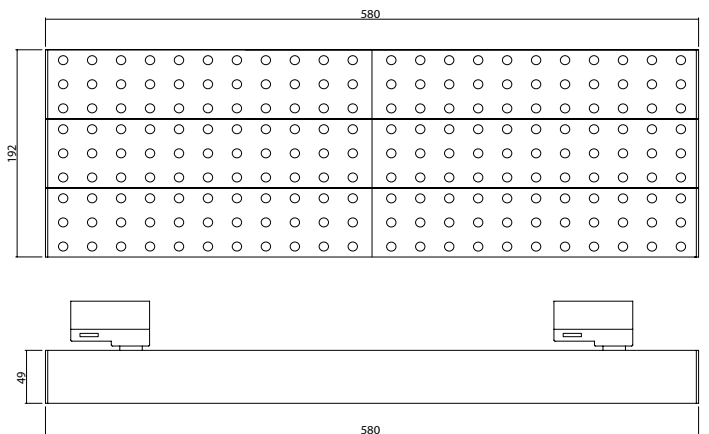

Beam Informations And Technicals / Teknik ve Açılabilir Bilgiler

Available Finishes
Uygulama Renkleri

● Textured White
Ral 9016

● Textured Grey
Ral 9006

● Textured Black
Ral 9005

*For more page : 596
*Diğer renkler : 596