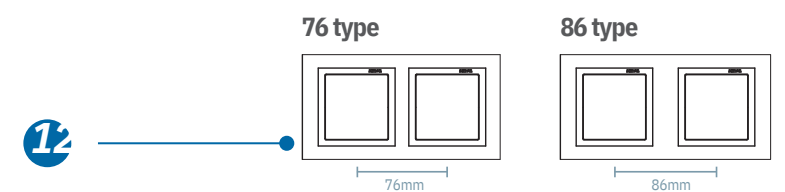

**1 Double-hole wiring**  
 • Suitable for all type of cables.  
 • Ideal for fit 2 cables in the same terminal.

**1 U-Shape**  
 • Fast movement to minimize the electric arc.  
 • Instant On-Off.

**1 76 and 86 Multigang type**  
 • Fits for the existing installations.  
 • Makes new installations better-looking.