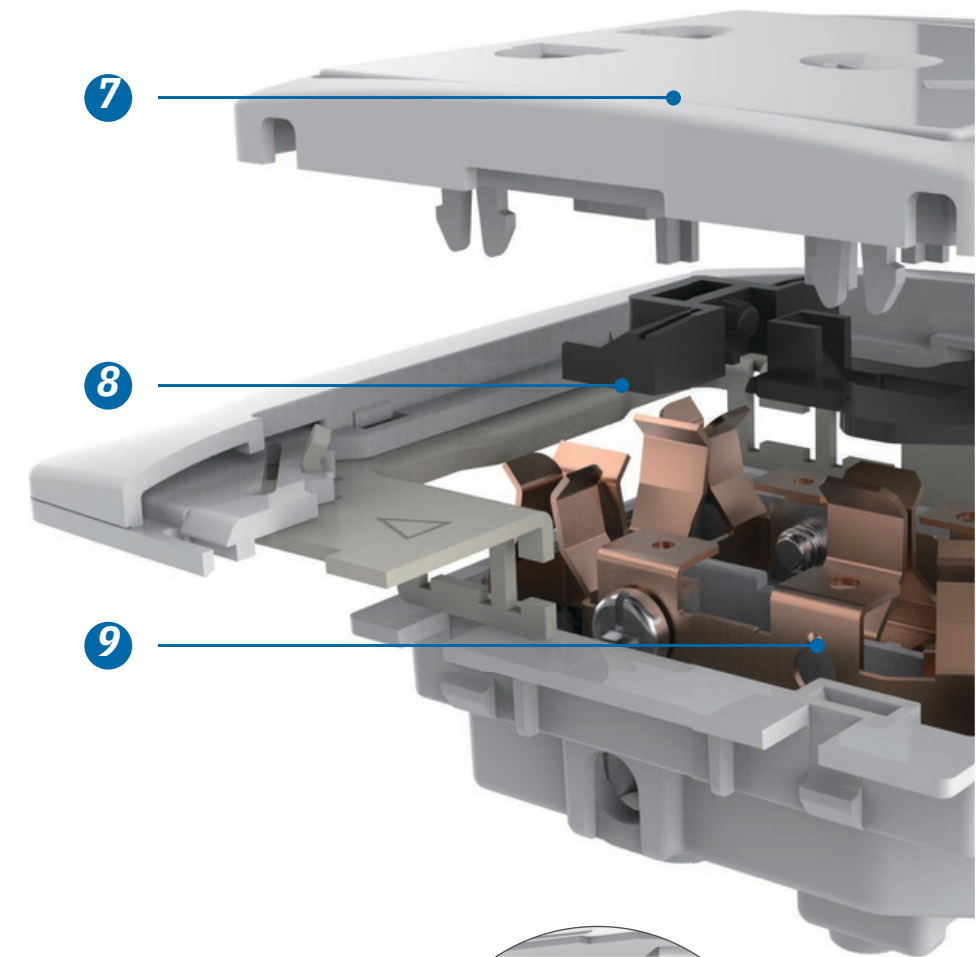

**1 Double-hole wiring**  
 • Suitable for all type of cables.  
 • Ideal for fit 2 cables in the same terminal.

**1 U-Shape**  
 • Fast movement to minimize the electric arc.  
 • Instant On-Off.

**1 76 and 86 Multigang type**  
 • Fits for the existing installations.  
 • Makes new installations better-looking.