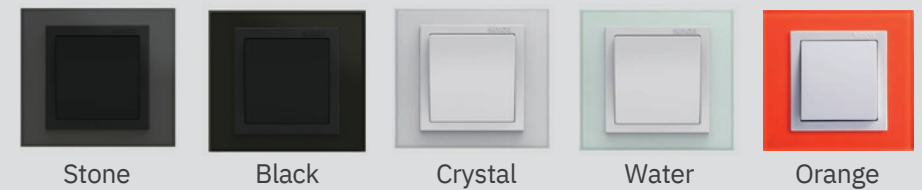

V8 Nature

Transparent and pure glass, showing a clean elegant design.

Bigger frame

A breakthrough of traditional size, 95mm frame represents a bigger frame of art.

Nature material

Using the glass as clean as jade and as strong as stone, V8 Nature is a perfect combination of western and eastern romantics.