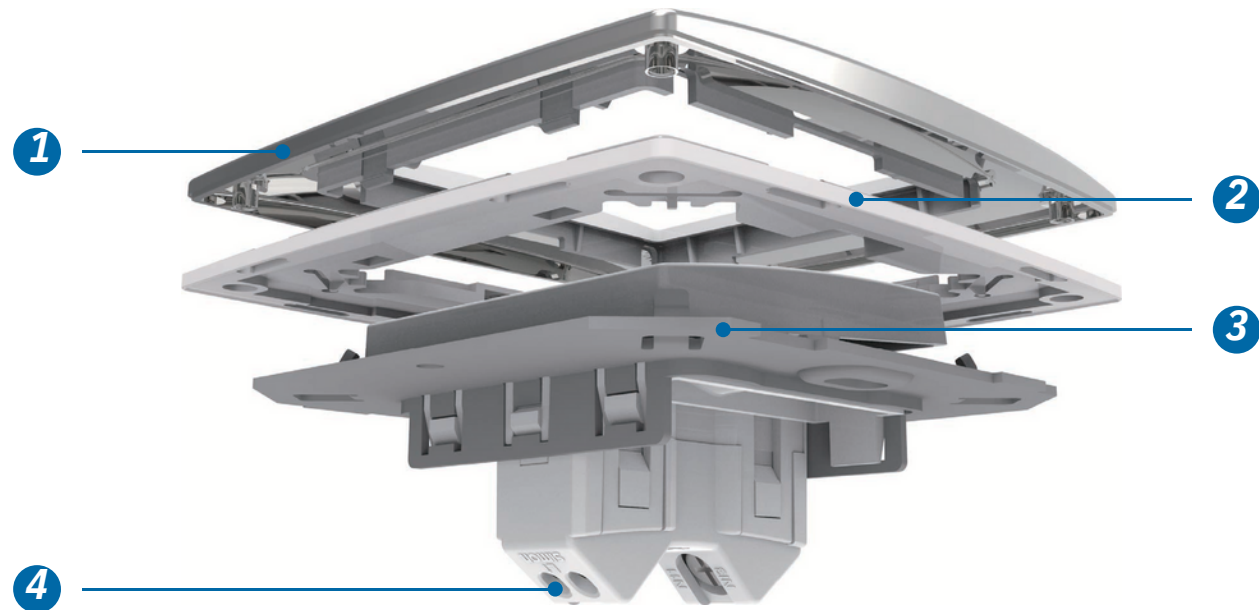

Simon | V8

Our Materials

1 Tempered glass, Metal, Rock and plastic
• For the best frame aesthetics.

4 45° wiring terminals
• Few space is needed.
• Reduce the installation time.

6 Diamond pattern
• Special design for V8 Nature PRO, ensure the strength of rock frame.

2 Insulating layer
• Heat resistance and strong structure.

5 Silver alloy contact
• Electrical safety improving product life.

3 Insulated steel baseboard
• Electrical safety.
• Anticorrosive for longer live.
• Strength for perfect integration with the wall.

Our expertise

7 Ultrasonic welding
• No solvents or adhesives, 100% environmentally friendly.

8 Shutter
• For children safety and protection.

9 Copper current carrying parts
• Excellent conductivity.
• Avoid overheats.

1 Double-hole wiring
• Suitable for all type of cables.
• Ideal for fit 2 cables in the same terminal.

1 U-Shape
• Fast movement to minimize the electric arc.
• Instant On-Off.

1 76 and 86 Multigang type
• Fits for the existing installations.
• Makes new installations better-looking.