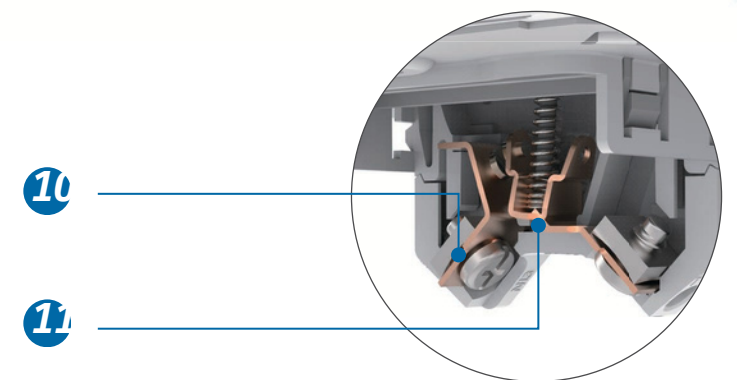

**1 Double-hole wiring**  
 • Suitable for all type of cables.  
 • Ideal for fit 2 cables in the same terminal.

**1 U-Shape**  
 • Fast movement to minimize the electric arc.  
 • Instant On-Off.

**1 76 and 86 Multigang type**  
 • Fits for the existing installations.  
 • Makes new installations better-looking.