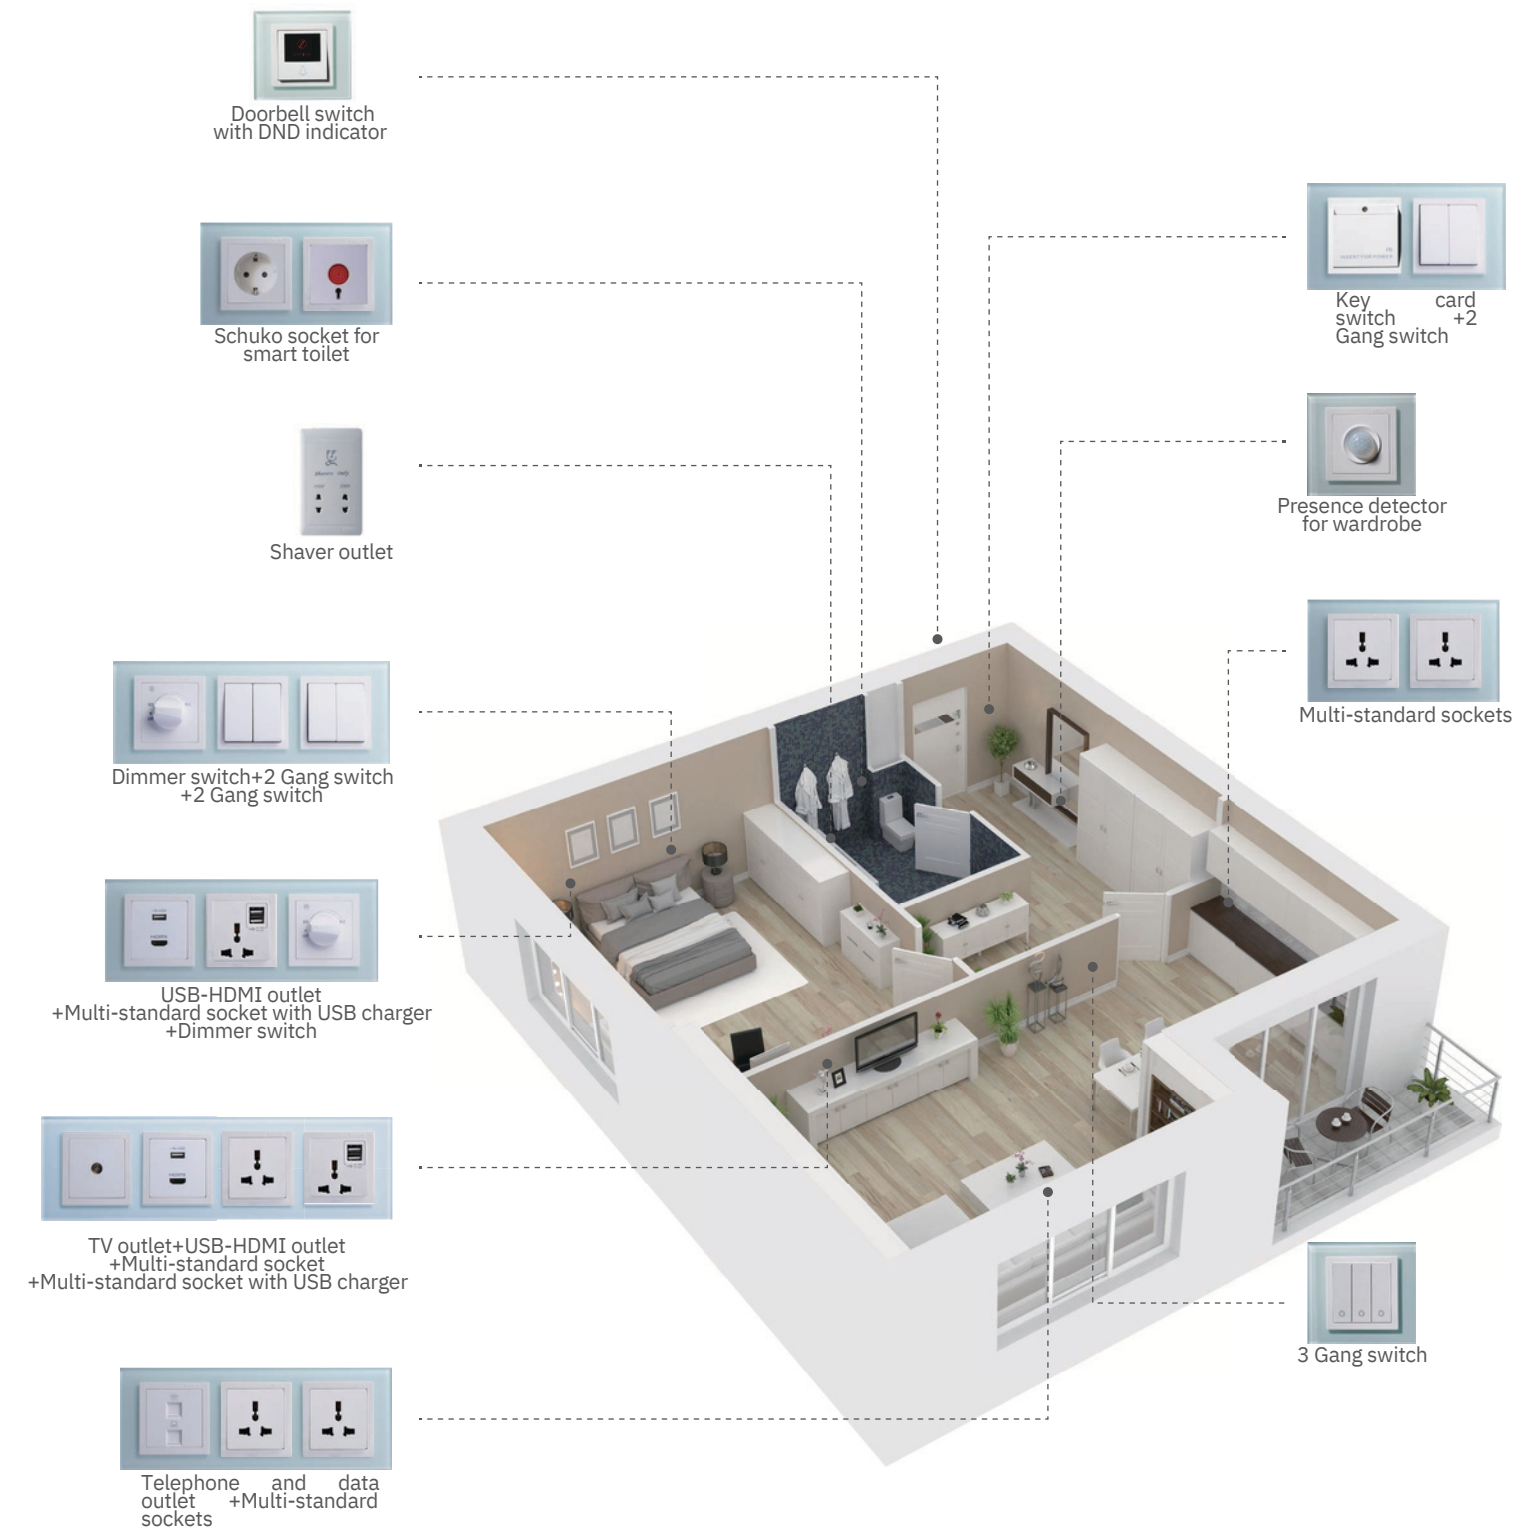

Hotel Functionalities

Compatibility with RCU