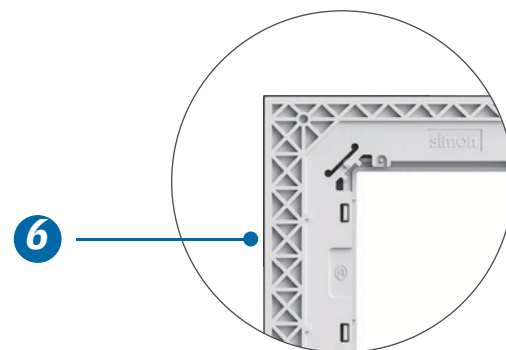

Our Materials

1 Tempered glass, Metal, Rock and plastic
• For the best frame aesthetics.

4 45° wiring terminals
• Few space is needed.
• Reduce the installation time.

6 Diamond pattern
• Special design for V8 Nature PRO, ensure the strength of rock frame.

2 Insulating layer
• Heat resistance and strong structure.

5 Silver alloy contact
• Electrical safety improving product life.

3 Insulated steel baseboard
• Electrical safety.
• Anticorrosive for longer live.
• Strength for perfect integration with the wall.