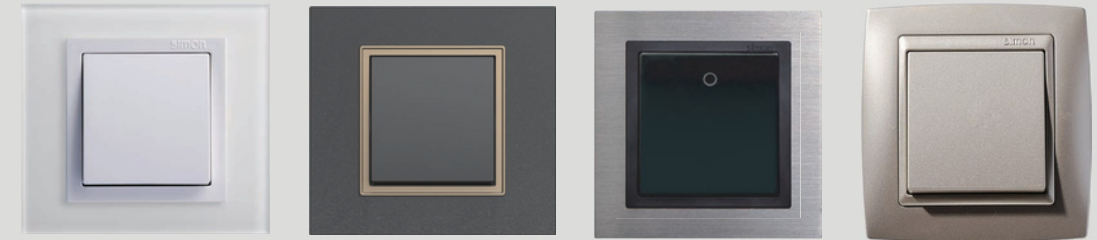

# Simon | V8

ELEGANT  
LUXURY  
DESIGN

- Switches
- Push Button Switches
- Socket-outlets
- Tel, TV and Data Outlets
- Control and Regulation
- Hotel Solutions
- Others
- Frames