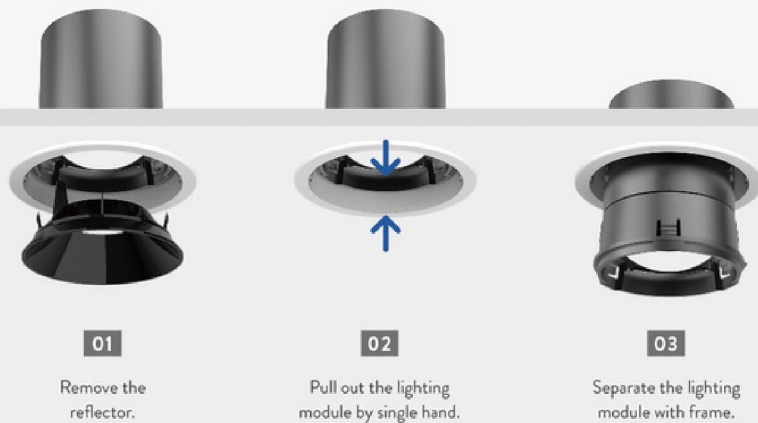

Innovative buckle design

Easy and fast maintenance.