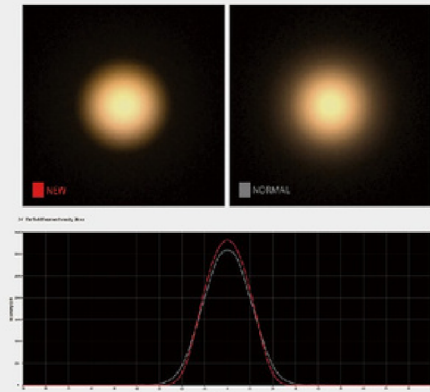

Single light path, no stratification.
Full control of light, more accurate result.

Liquid metal conduction material

Strong heat exchange design, 10 times higher thermal conductivity (30W/m.k).

Excellent heat dissipation capacity, longer product lifespan.