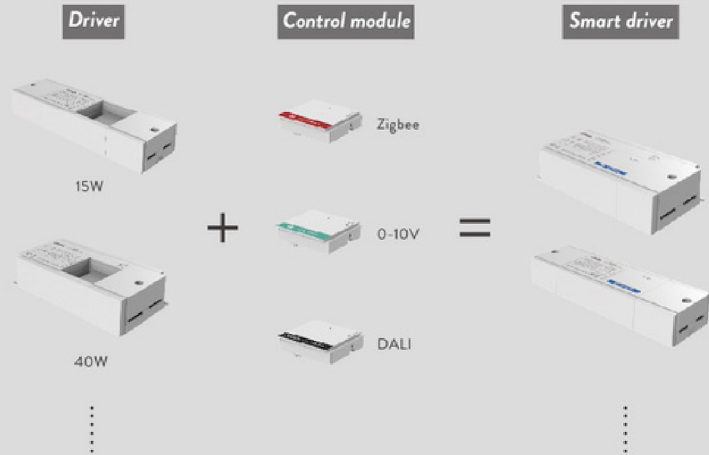

Modular power supply design

Intelligent control mode can be switched according to the user requirements.