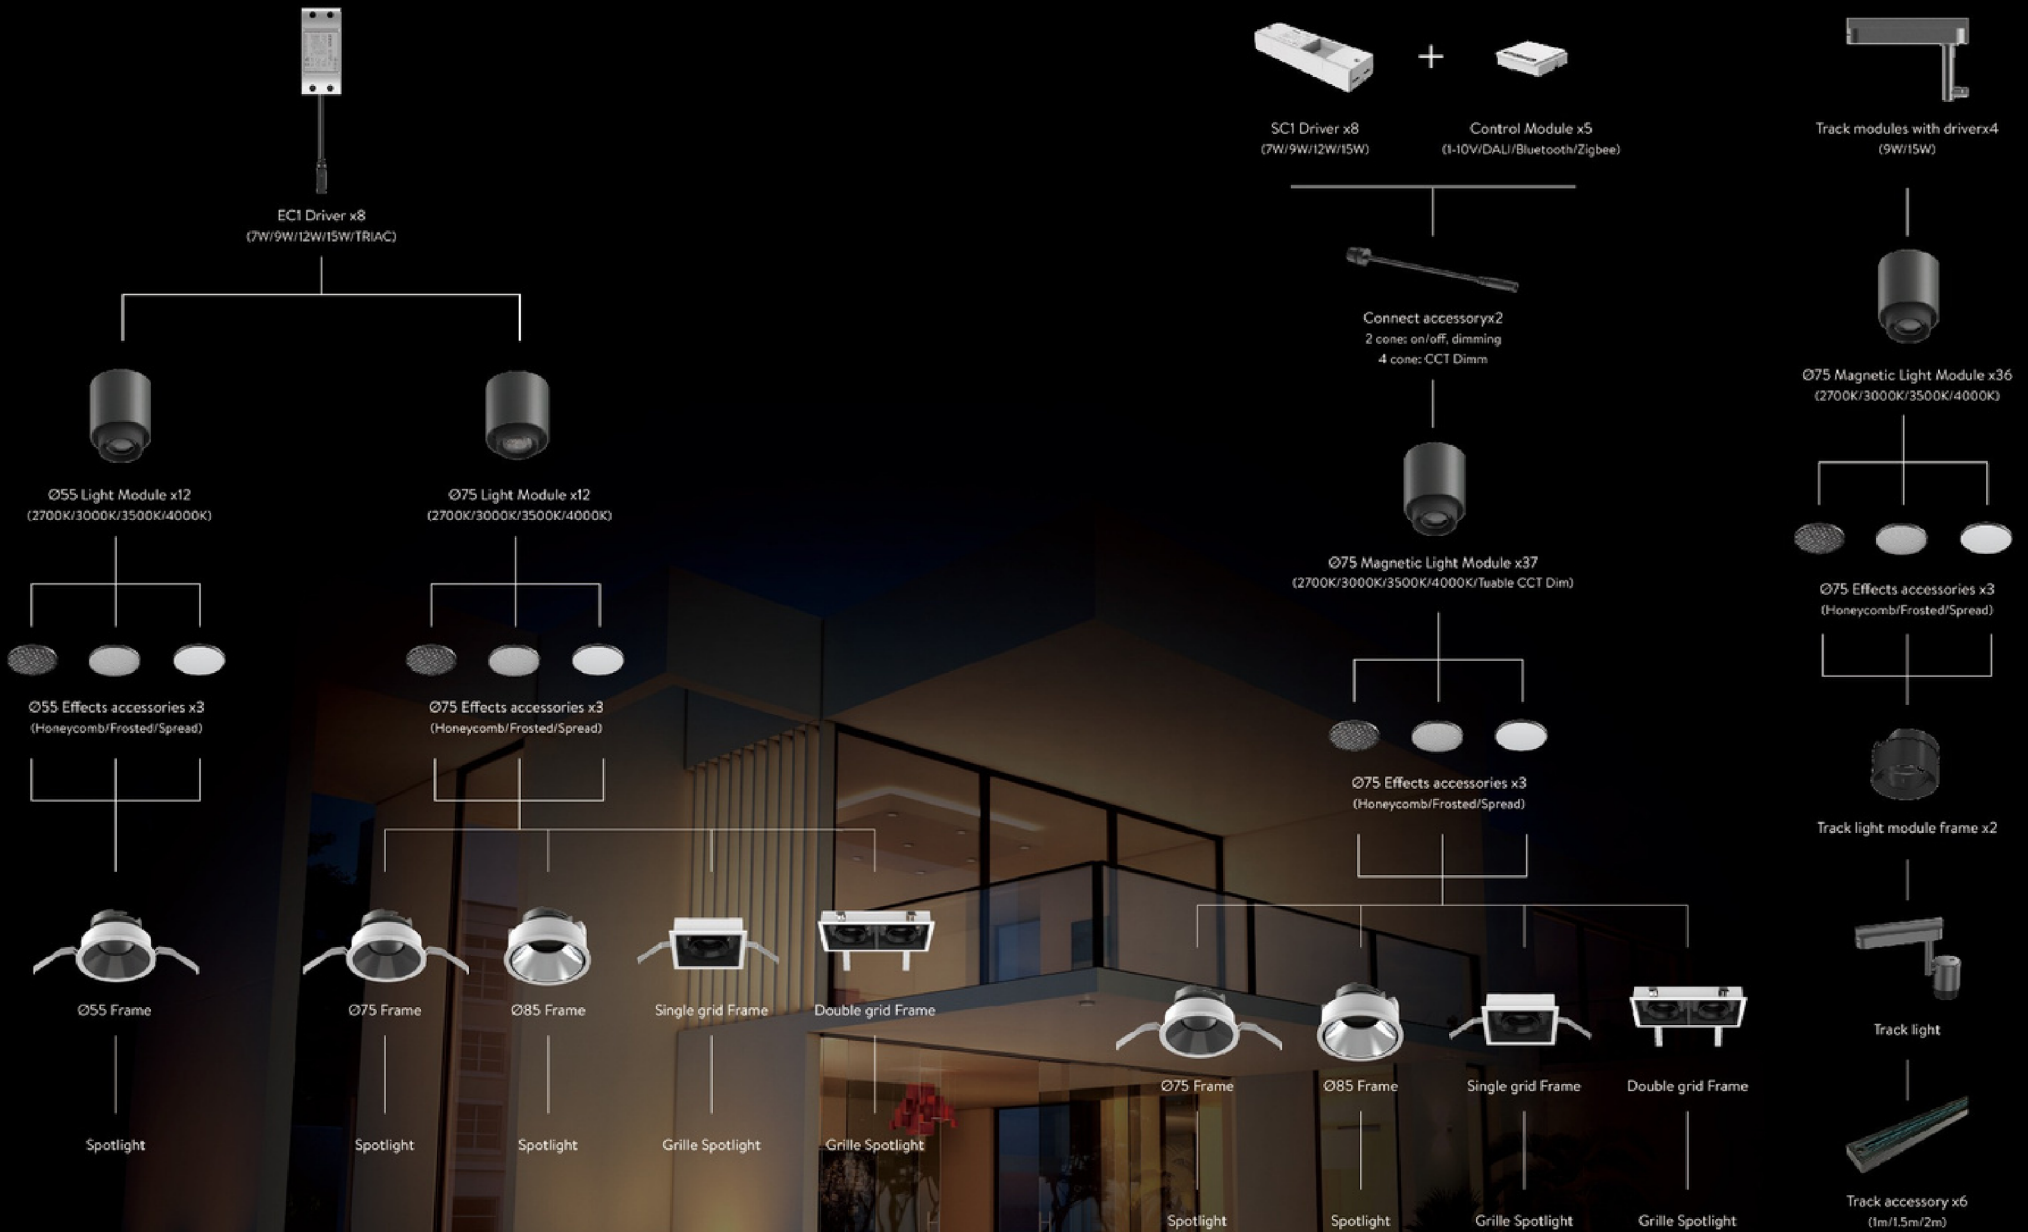

ALTA | HS68

ALTA | HS68S