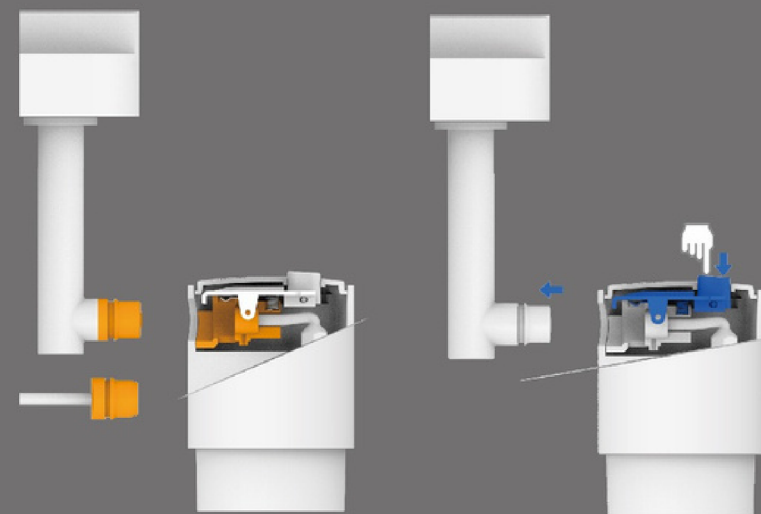

Simon Electric (APAC)
Web. www.simon-apac.com
E-mail. info@simon-apac.com

July 2021 Printed

simon
LIGHT UP EMOTIONS

Plug & Play connector, magnetic interface with safety lock

Driver can be changed easily, and it enable user to change the lamp type according to the space freely.

Magnetic plug & play power connector

Easy in & out safety lock

The development concept of HS68 is based on the platform of modularization and easy-plug. Through the common module, HS68 range can be extended to a variety of items with different accessories, such as recessed, track-mounted, pendant, wall-mounted, etc. They are suitable for different commercial space and home space, which offer a high degree of flexible.